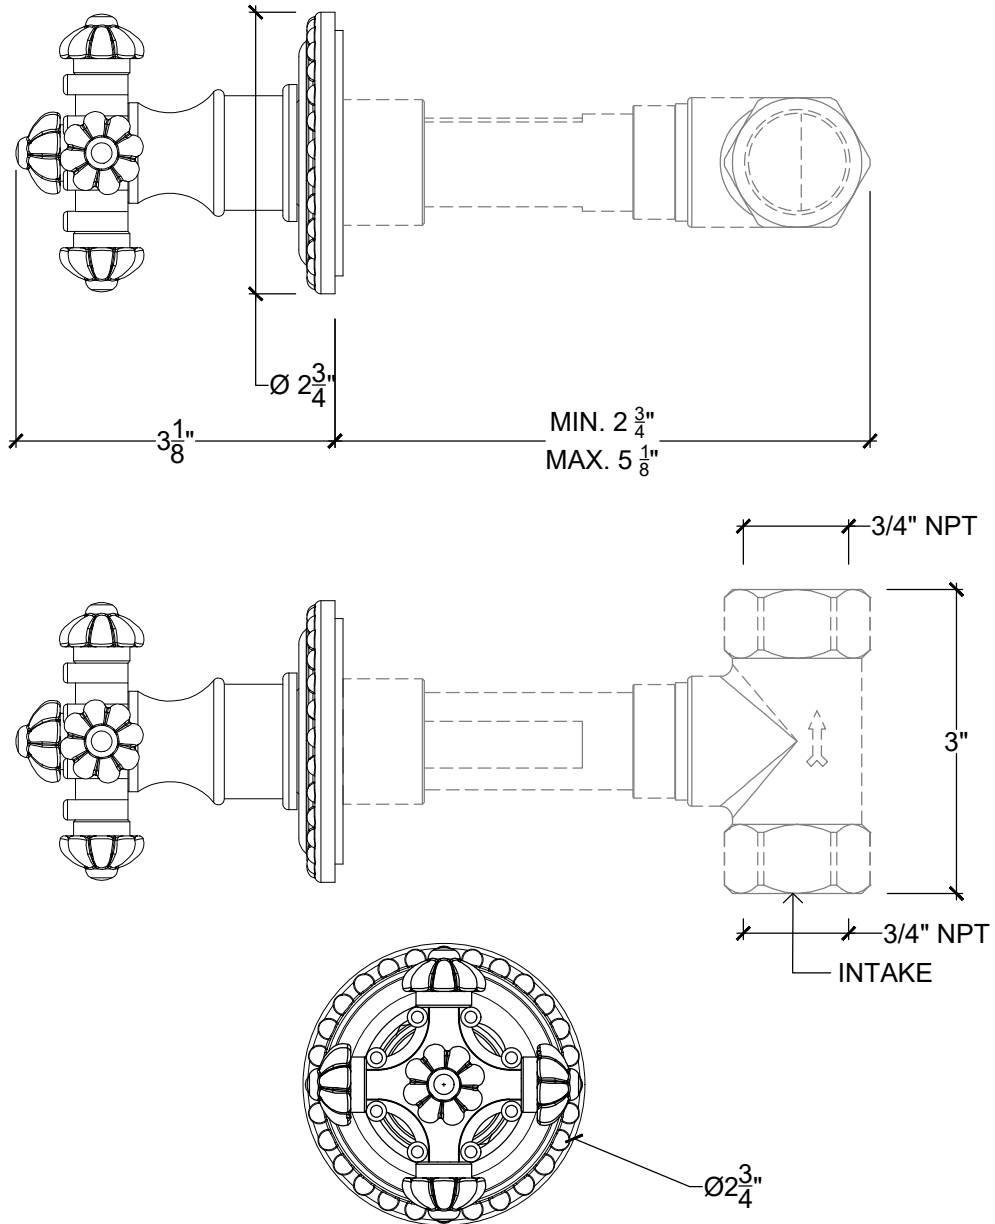

# CRUCIFORM

Cruciform wall mounted for tub/shower - 3/4" NPT  
Système mural - Levier pour douche ou baignoire - 3/4" NPT  
Style# 08506735

Copyright © Compass 2010 www.compassstone.com

Product Support + 310 854 3023

REVISED 06-24-19

Technical Drawings are subject to change at Compass' discretion.