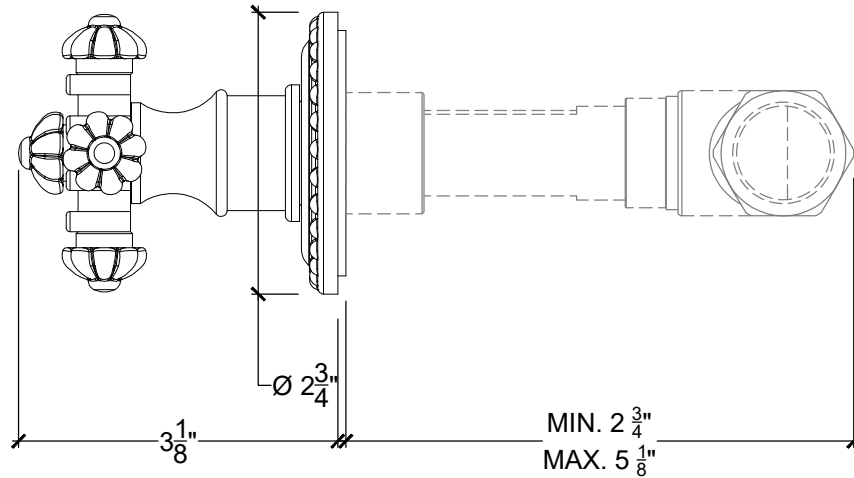

CRUCIFORM

Cruciform wall mount for vanity - 1/2" NPT

Système Murale pour meuble de lavabo - 1/2" NPT

Style # 08506730

Copyright © Compas 2010 www.compassstone.com

COMPAS™

Product Support + 310 854 3023

REVISED 06-20-19

Technical Drawings are subject to change at Compas' discretion.