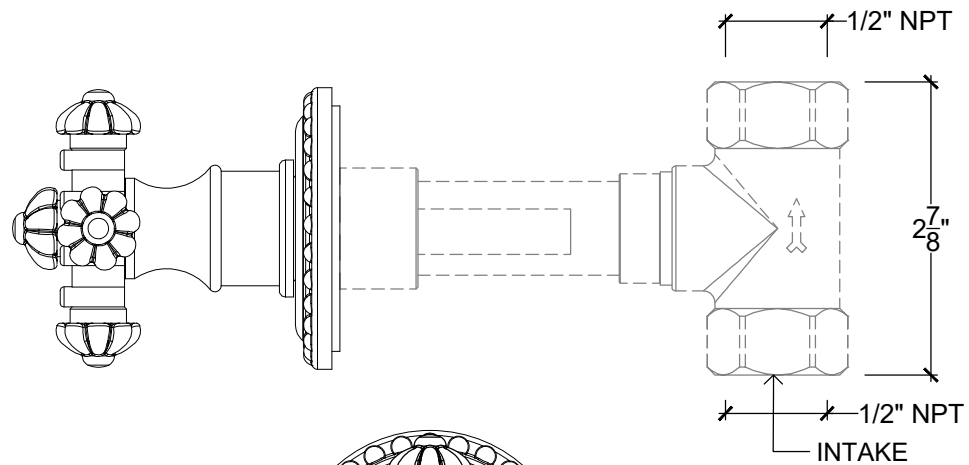

CRUCIFORM

Cruciform wall mount for vanity - 1/2" NPT

Système Murale pour meuble de lavabo - 1/2" NPT

Style # 08506730

Copyright © Compas 2010 www.compassstone.com

COMPAS™

Product Support + 310 854 3023

REVISED 06-20-19

Technical Drawings are subject to change at Compas' discretion.