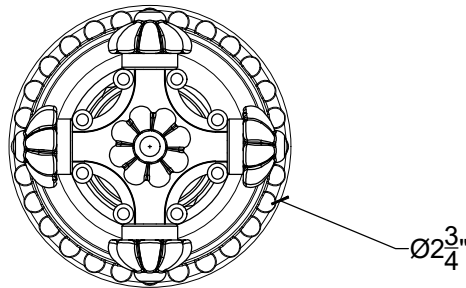

CRUCIFORM

Cruciform wall mount for vanity - 1/2" NPT

Système Murale pour meuble de lavabo - 1/2" NPT

Style # 08506730

Copyright © Compas 2010 www.compassstone.com

COMPAS™

Product Support + 310 854 3023

REVISED 06-20-19