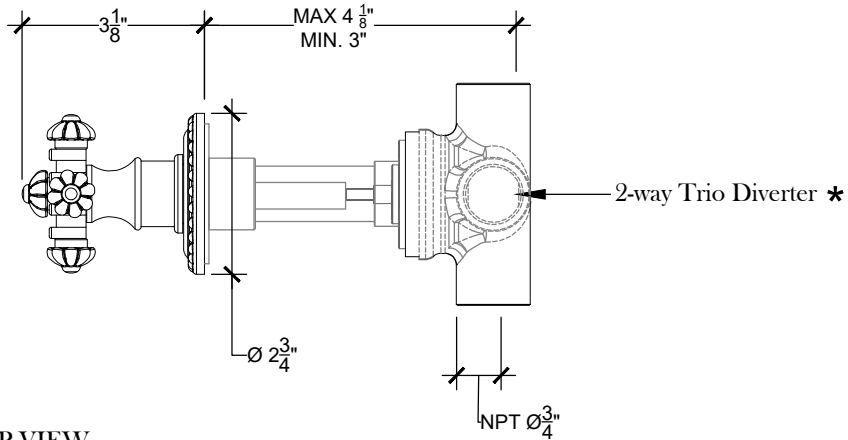

CRUCIFORM

Wall mounted Cruciform Handle with 2-Way Diverter - $\frac{3}{4}$ "
NPT Facade Diverseur - $\frac{3}{4}$ " NPT
Style # 08506602

SIDE VIEW

TOP VIEW

FRONT VIEW

Copyright © Compass 2010 www.compassstone.com