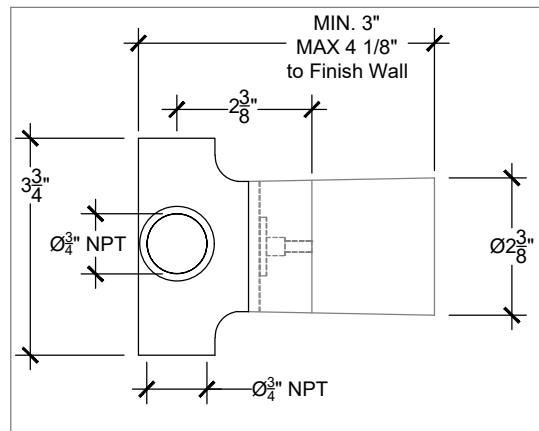

CRUCIFORM

Wall mounted Cruciform Handle with 2-Way Diverter - $\frac{3}{4}$ "
NPT Facade Diverseur - $\frac{3}{4}$ " NPT
Style # 08506602

SIDE VIEW

TOP VIEW

FRONT VIEW

Copyright © Compass 2010 www.compassstone.com