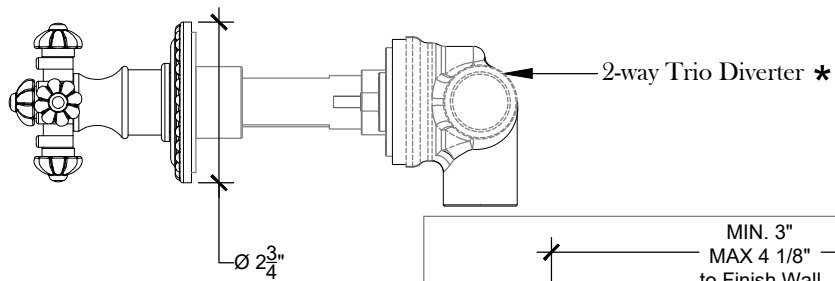

CRUCIFORM

Wall mounted Cruciform Handle with 2-Way Diverter - $\frac{3}{4}$ "
NPT Facade Diverseur - $\frac{3}{4}$ " NPT
Style # 08506602

SIDE VIEW

TOP VIEW

FRONT VIEW

Copyright © Compass 2010 www.compassstone.com