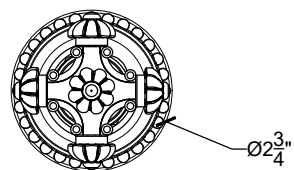

CRUCIFORM

Wall mounted Cruciform Handle with 2-Way Diverter - $\frac{3}{4}$ "
NPT Facade Diverseur - $\frac{3}{4}$ " NPT
Style # 08506602

SIDE VIEW

TOP VIEW

FRONT VIEW

Copyright © Compass 2010 www.compassstone.com