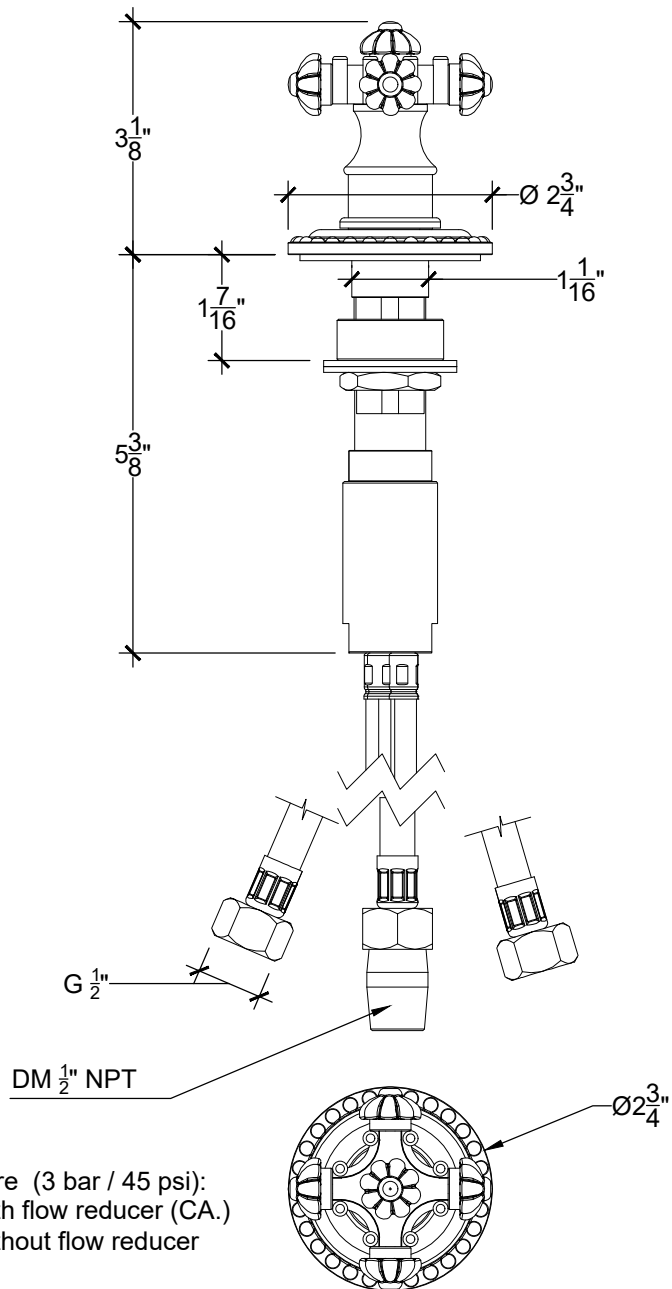

CRUCIFORM

Deck mounted Cruciform rotary mixer - G 1/2" -
Mitigeur monocommande sur gorge
Ref #: 8506121

Recommended pressure (3 bar / 45 psi):
13.6 l/min / 3.6 gpm with flow reducer (CA.)
16.2 l/min / 4.2 gpm without flow reducer
Prop 65 compliant