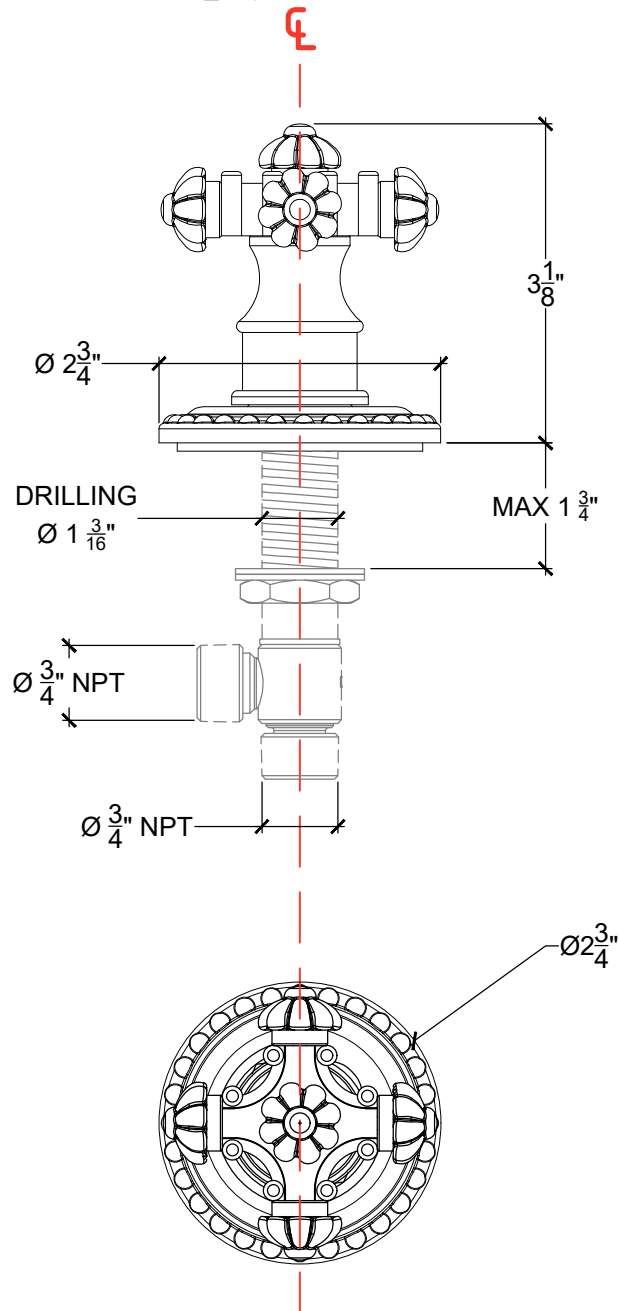

CRUCIFORM

Cruciform Deck Mounted Handle _ 3/4" NPT

Style # 08501725

Copyright © Compass 2010 www.compassstone.com

 COMPAS™