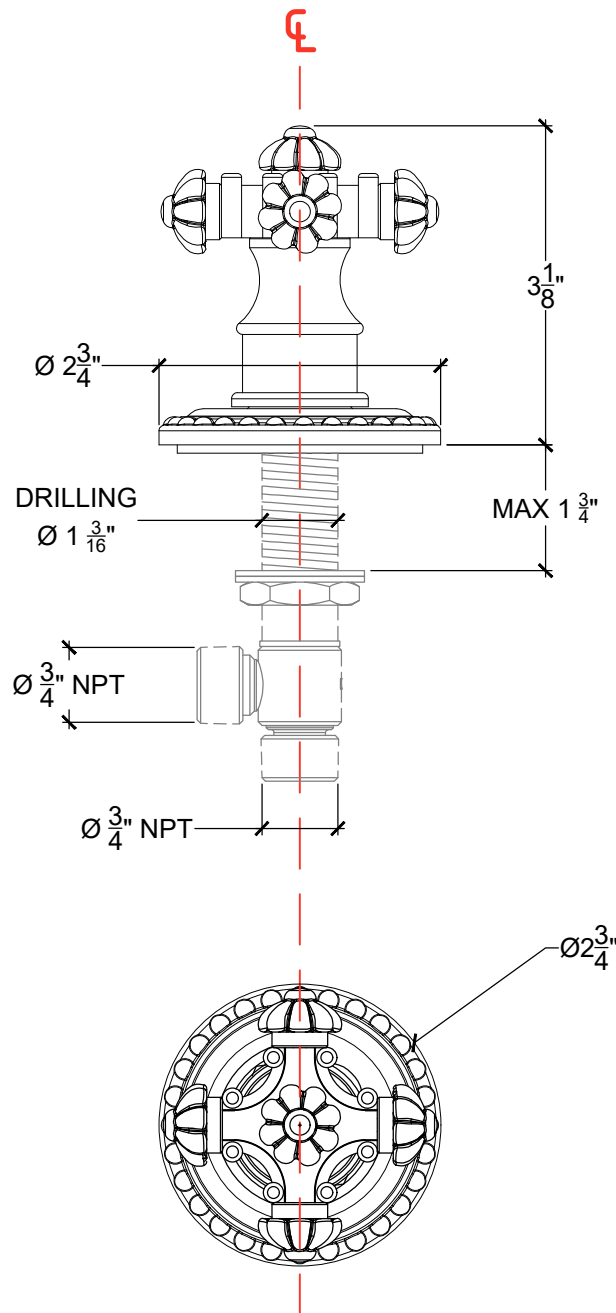

# CRUCIFORM

Cruciform deck mounted handle for tub - 3/4" NPT

Montage sur plan - Levier cruciform pour baignoire - 3/4" NPT

Style # 08506725

Copyright © Compass 2010 www.compassstone.com