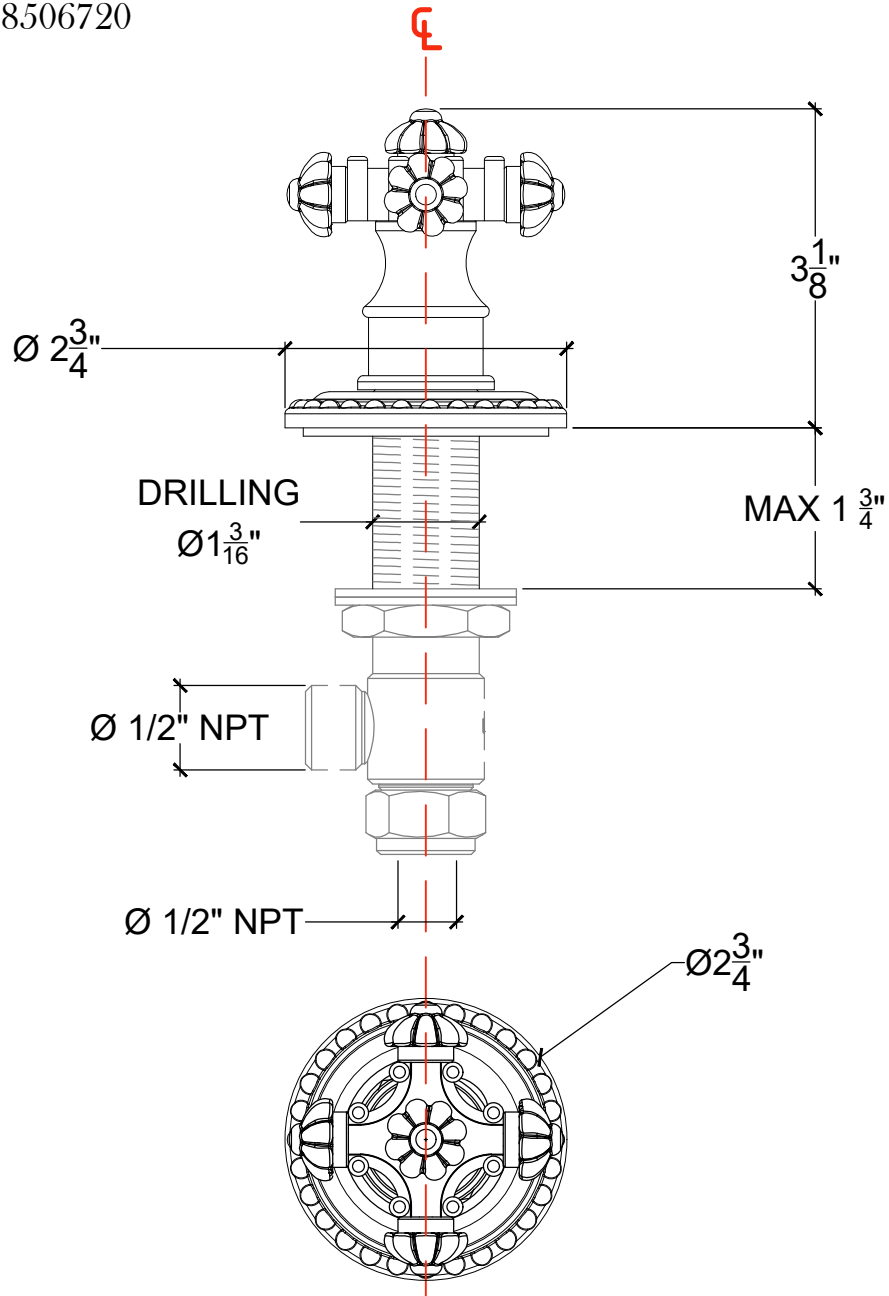

# CRUCIFORM

Cruciform Deck Mounted Handle \_ 1/2" NPT  
Style # 08506720

Copyright © Compass 2010 www.compassstone.com

 COMPAS™

REVISED 05-20-19