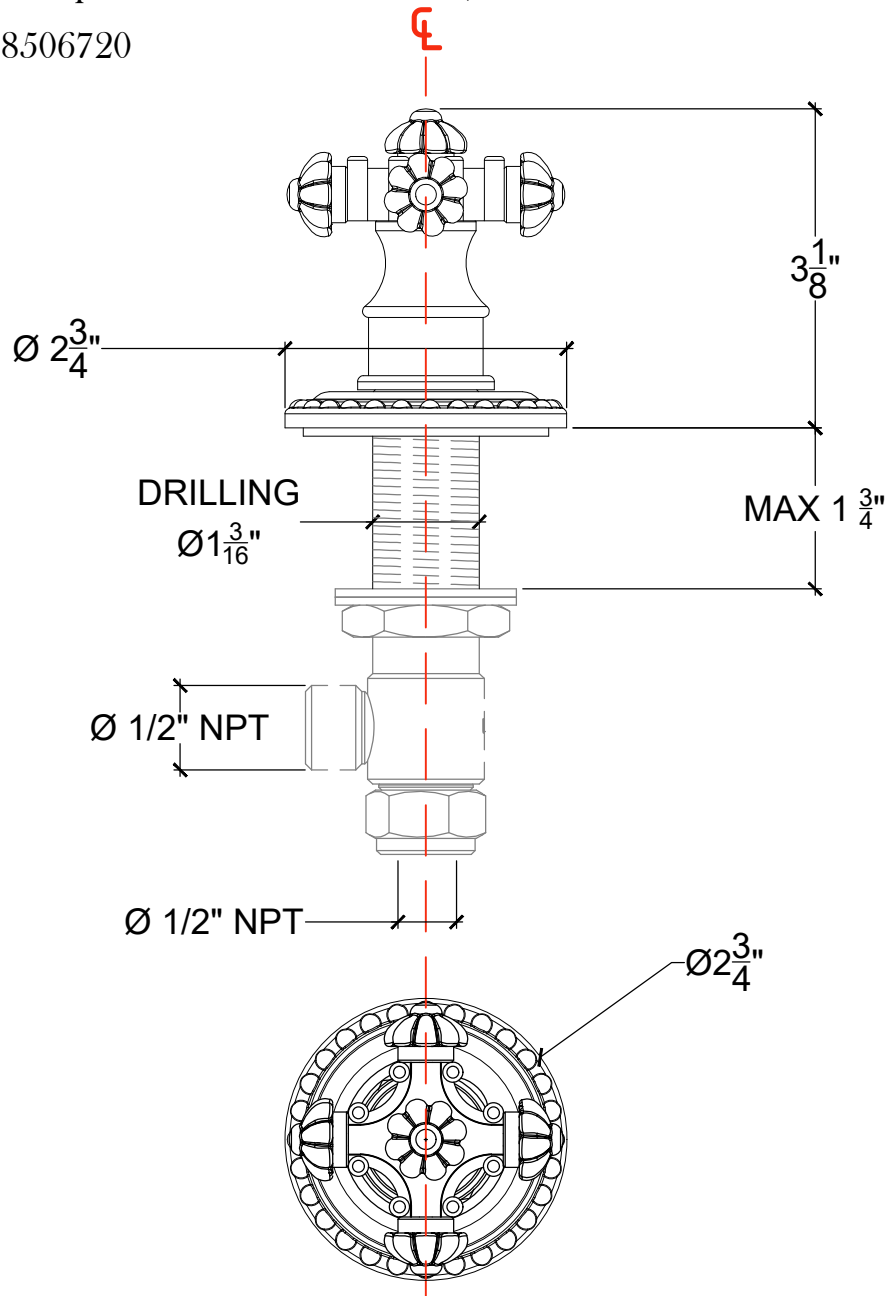

CRUCIFORM

Cruciform Deck Mounted Handle - 1/2" NPT

Montage sur plan - Levier cruciform - 1/2" NPT

Style # 08506720

Copyright © Compas 2010 www.compassstone.com