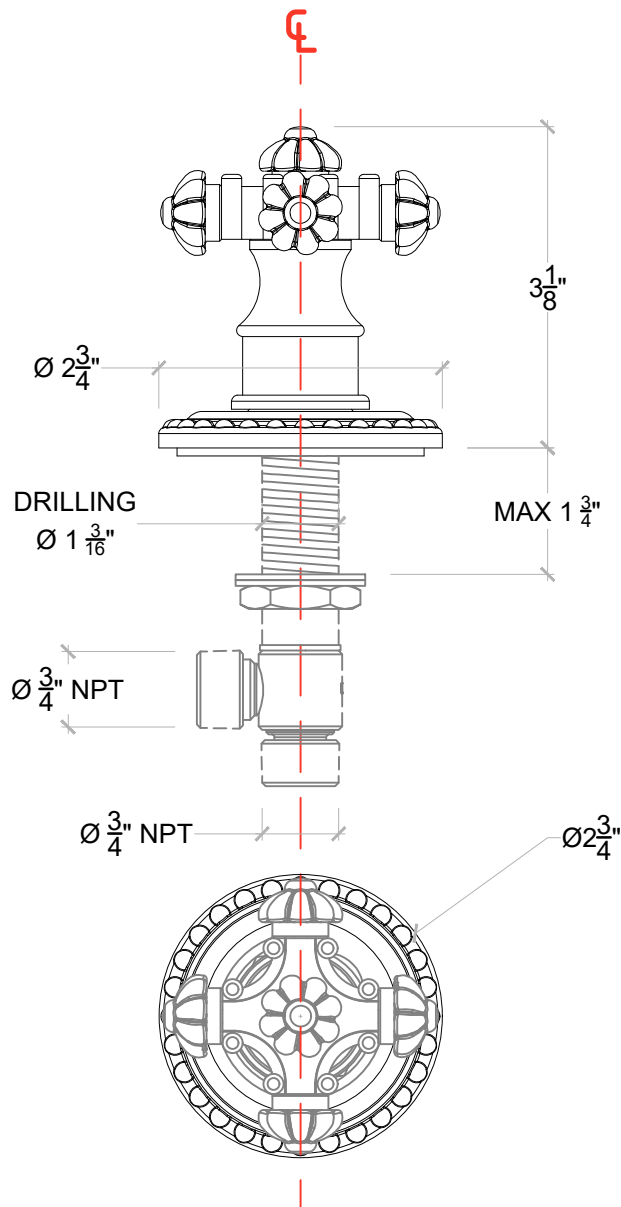

CRUCIFORM

Cruciform deck mounted handle for tub - 3/4" NPT

Montage sur plan - Poignée cruciform pour baignoire - 3/4" NPT

Style # 08506725

Copyright © Compass 2010 www.compassstone.com

 COMPAS™

REVISED 06-27-2023