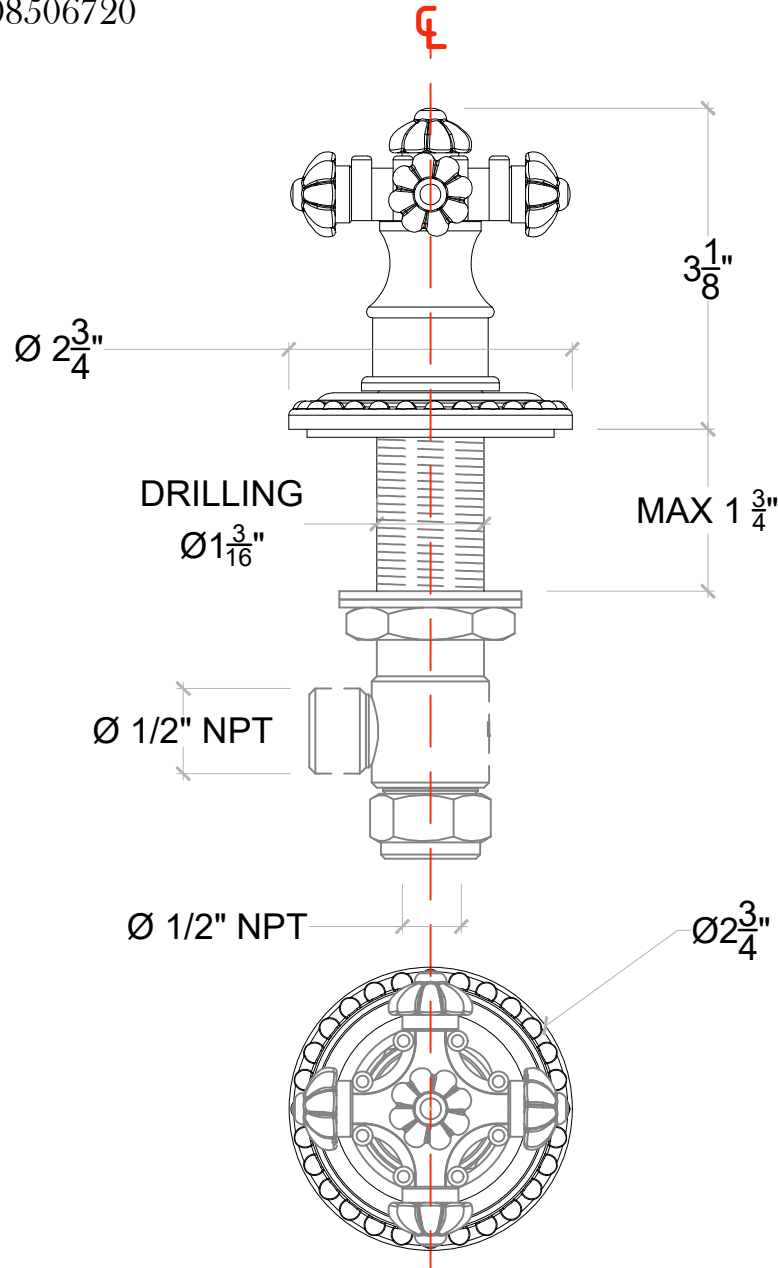

CRUCIFORM

Cruciform Deck Mounted Handle - 1/2" NPT
Montage sur plan - Poignée cruciforme - 1/2" NPT
Style # 08506720

Copyright © Compas 2010 www.compassstone.com

 COMPAS™

REVISED 06-27-2023