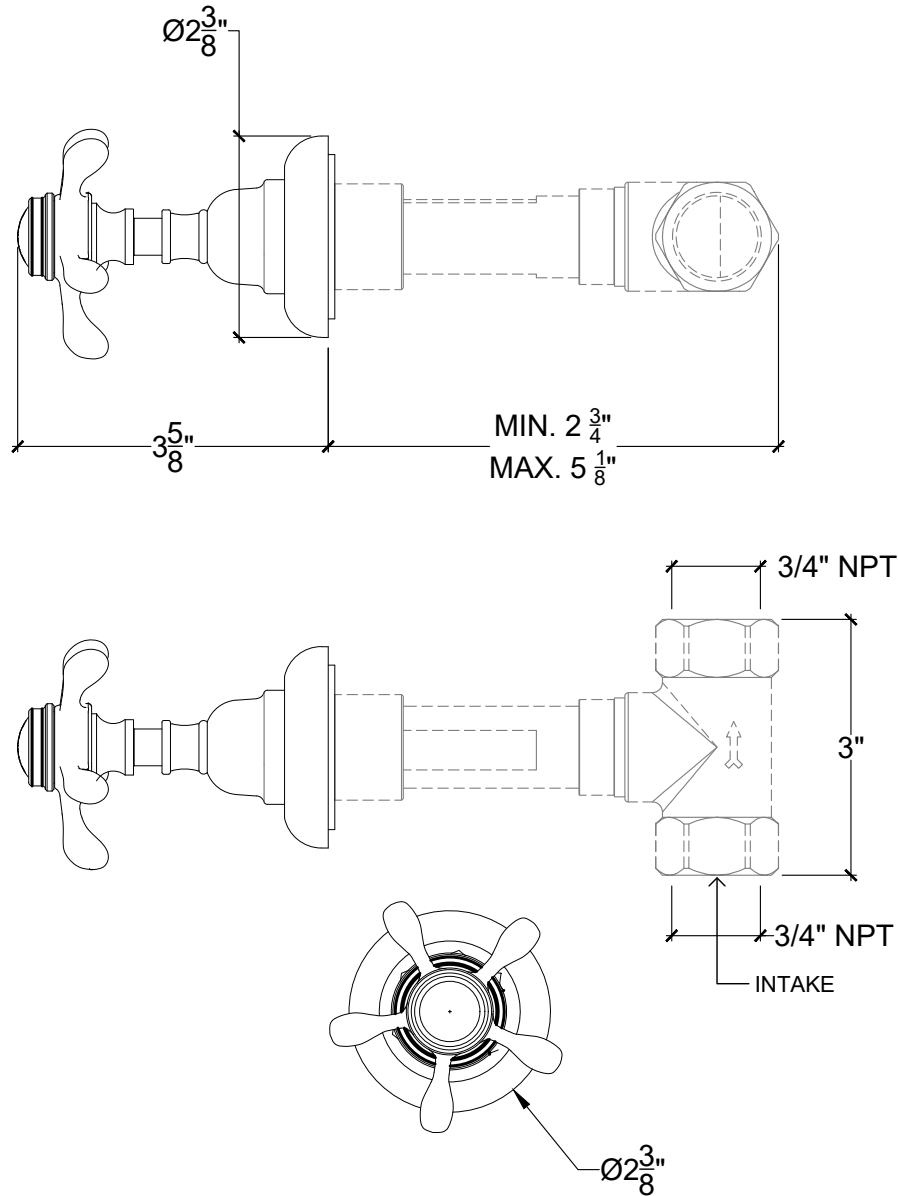

# CLASSIQUE

Classique Wall Mounted Handle for Tub/Shower - 3/4" NPT  
Arret murale - 3/4" NPT  
Style # 6006735

Copyright © Compas 2010 www.compasstone.com

Product Support + 310 854 3023

REVISED 03-06-20

Technical Drawings are subject to change at Compas' discretion.