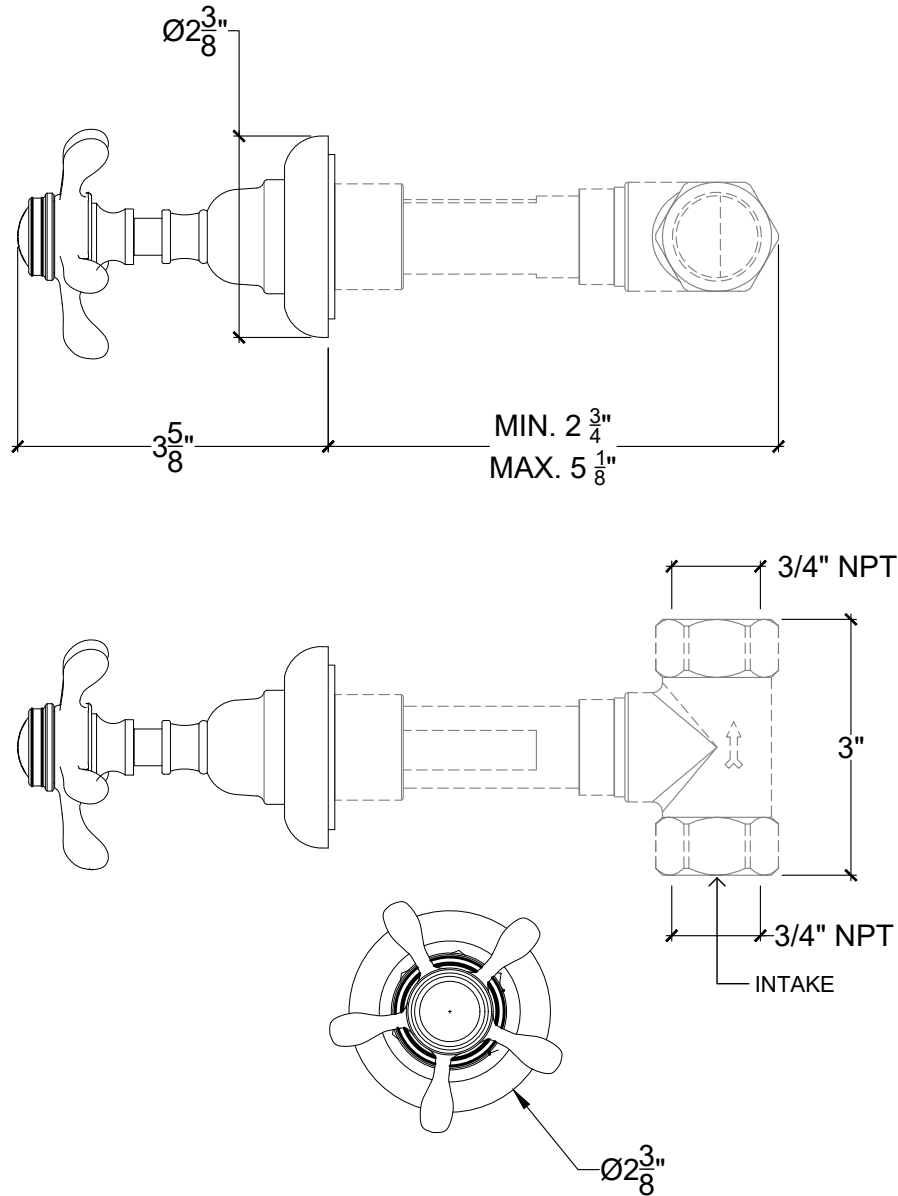

# CLASSIQUE

Classique Wall Mounted Handle for Tub/Shower - 3/4" NPT

Système mural - Levier pour douche/baignoire - 3/4" NPT

Style # 06006735

Copyright © Compas 2010 www.compasstone.com

 COMPAS™

Product Support + 310 854 3023

REVISED 03-06-20

Technical Drawings are subject to change at Compas' discretion.