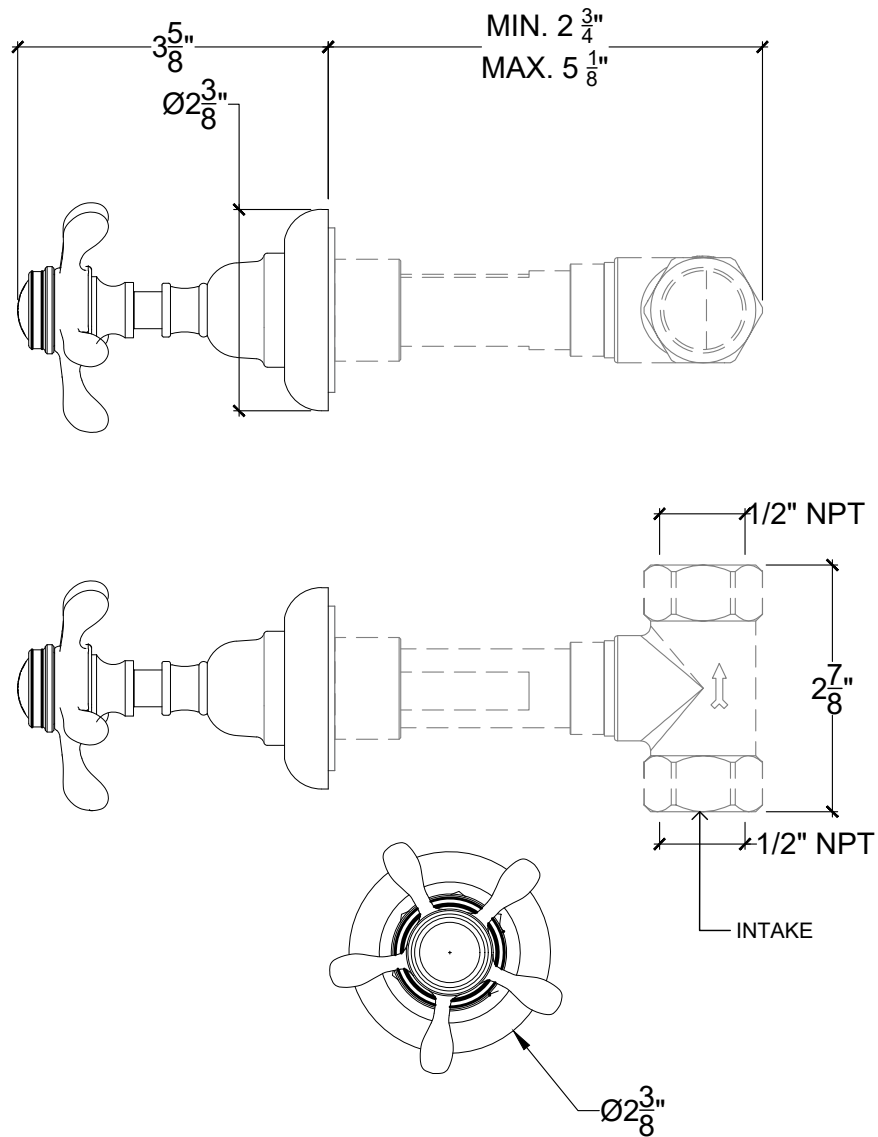

CLASSIQUE

Classique Wall Mounted Handle - 1/2" NPT
Arret murale - 1/2" NPT
Style # 6006730

Copyright © Compas 2010 www.compasstone.com

Product Support + 310 854 3023

REVISED 03-06-20

Technical Drawings are subject to change at Compas' discretion.