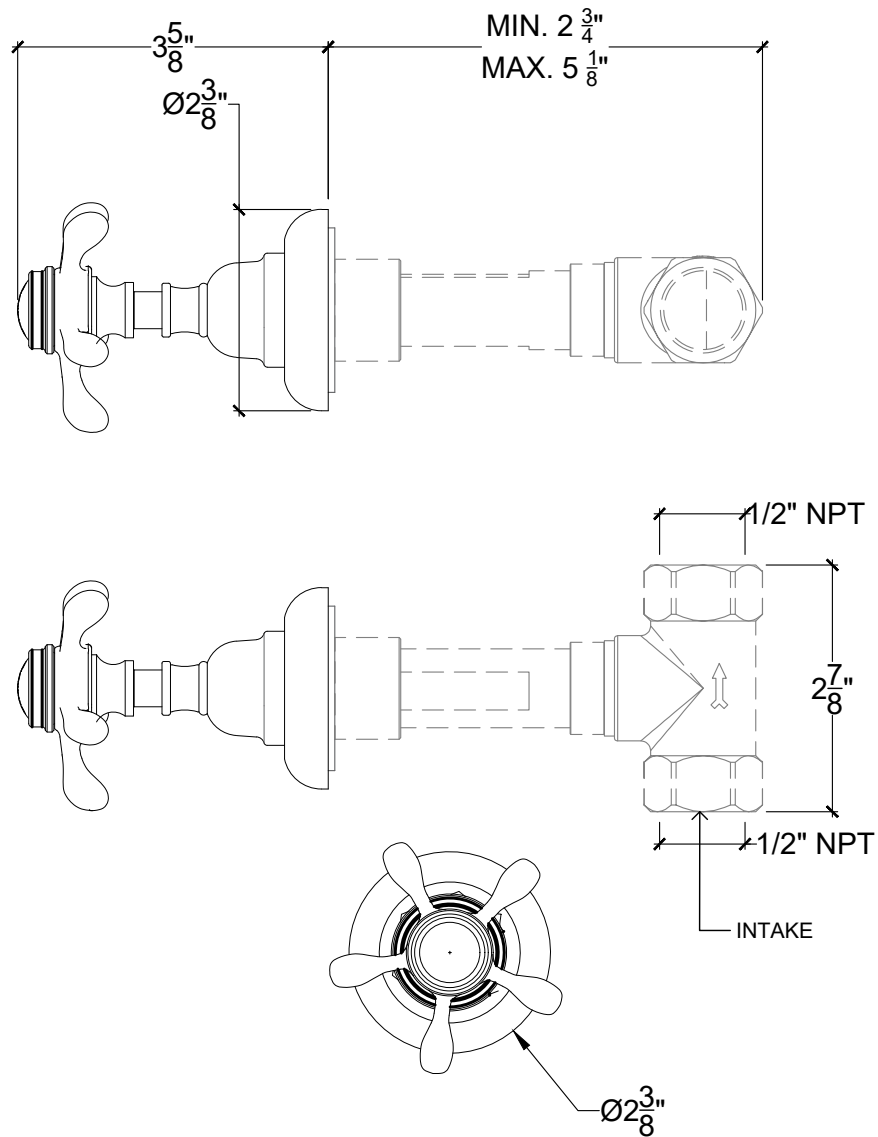

CLASSIQUE

Classique Wall Mounted Handle - 1/2" NPT
Système mural - Levier classique - 1/2" NPT
Style # 06006730

Copyright © Compas 2010 www.compassstone.com

Product Support + 310 854 3023

REVISED 03-06-20

Technical Drawings are subject to change at Compas' discretion.