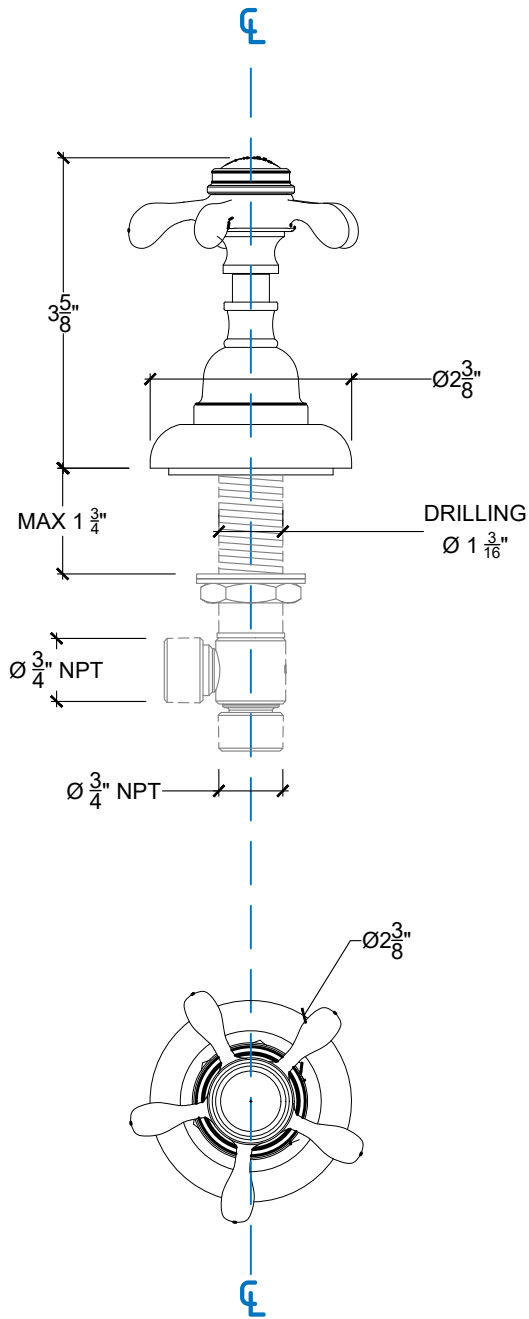

# CLASSIQUE

Classique Deck Mounted Handles for Tub/Shower - 3/4" NPT  
Arret sur plan - 3/4" NPT  
Style # 6006725

Copyright © Compas 2010 www.compasstone.com

Product Support + 310 854 3023

REVISED 03-06-20

Technical Drawings are subject to change at Compas' discretion.