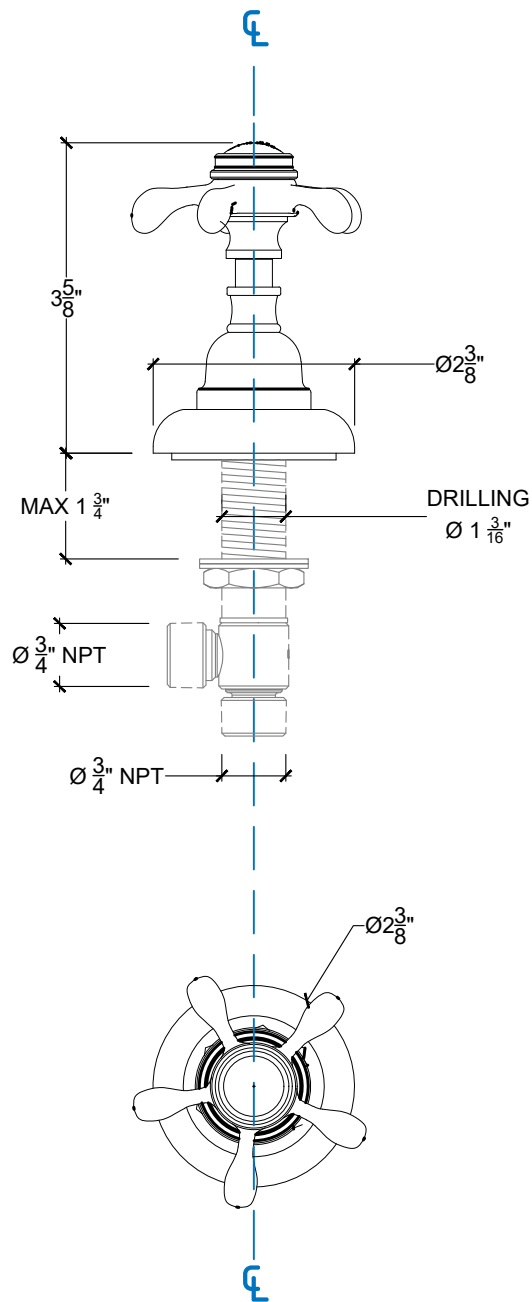

CLASSIQUE

Classique Deck Mounted Handles for Tub - 3/4" NPT

Montage sur plan - Levier Classique pour baignoire - 3/4" NPT

Style # 06006725

Copyright © Compas 2010 www.compassstone.com

Product Support + 310 854 3023

REVISED 03-06-20

Technical Drawings are subject to change at Compas' discretion.