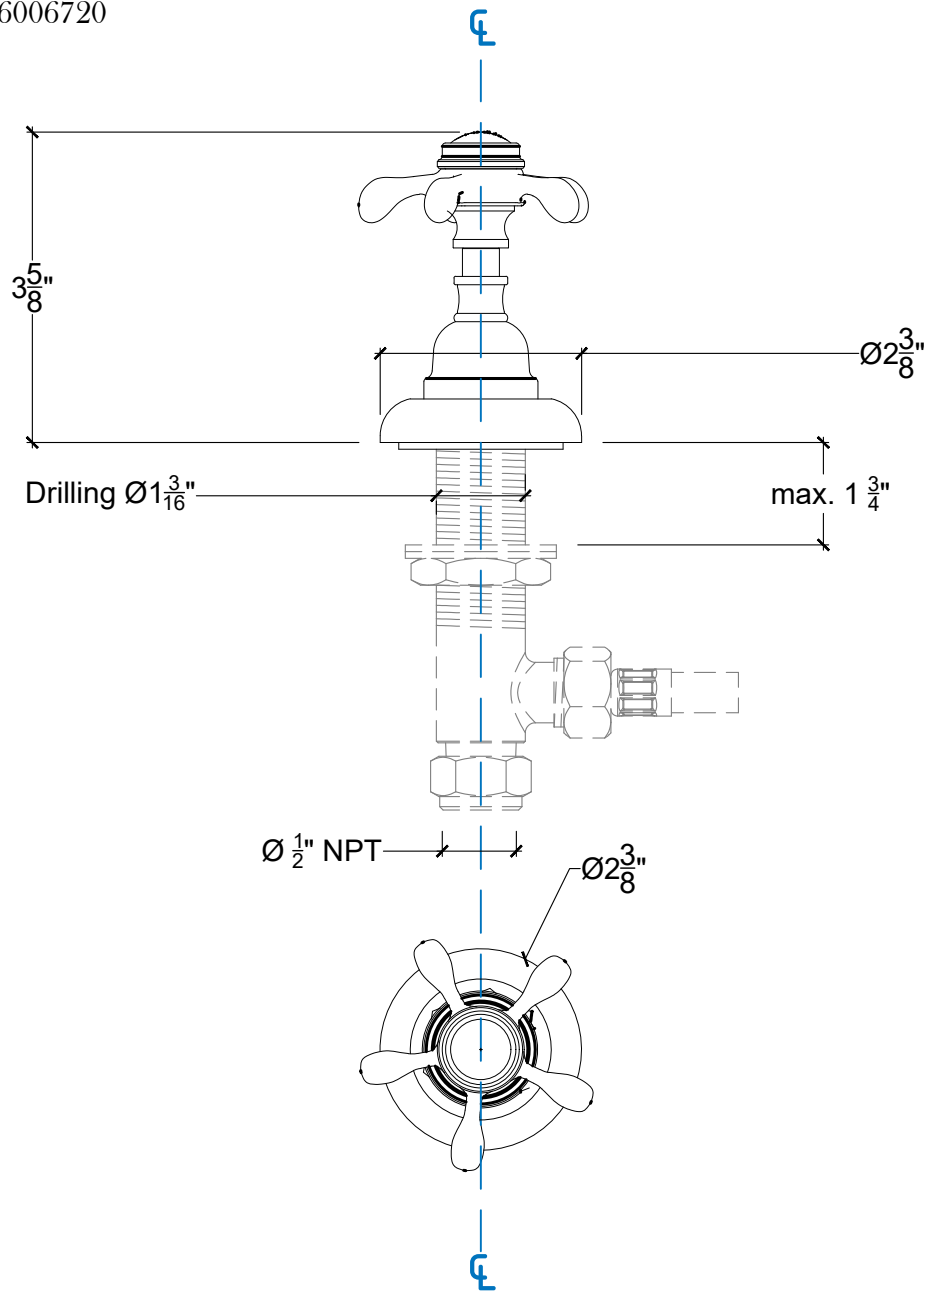

CLASSIQUE

Classique Deck Mounted Metal Handles - 1/2" NPT
Arret sur plan - 1/2" NPT
Style # 6006720

Copyright © Compas 2010 www.compasstone.com

Product Support + 310 854 3023

Technical Drawings are subject to change at Compas' discretion.