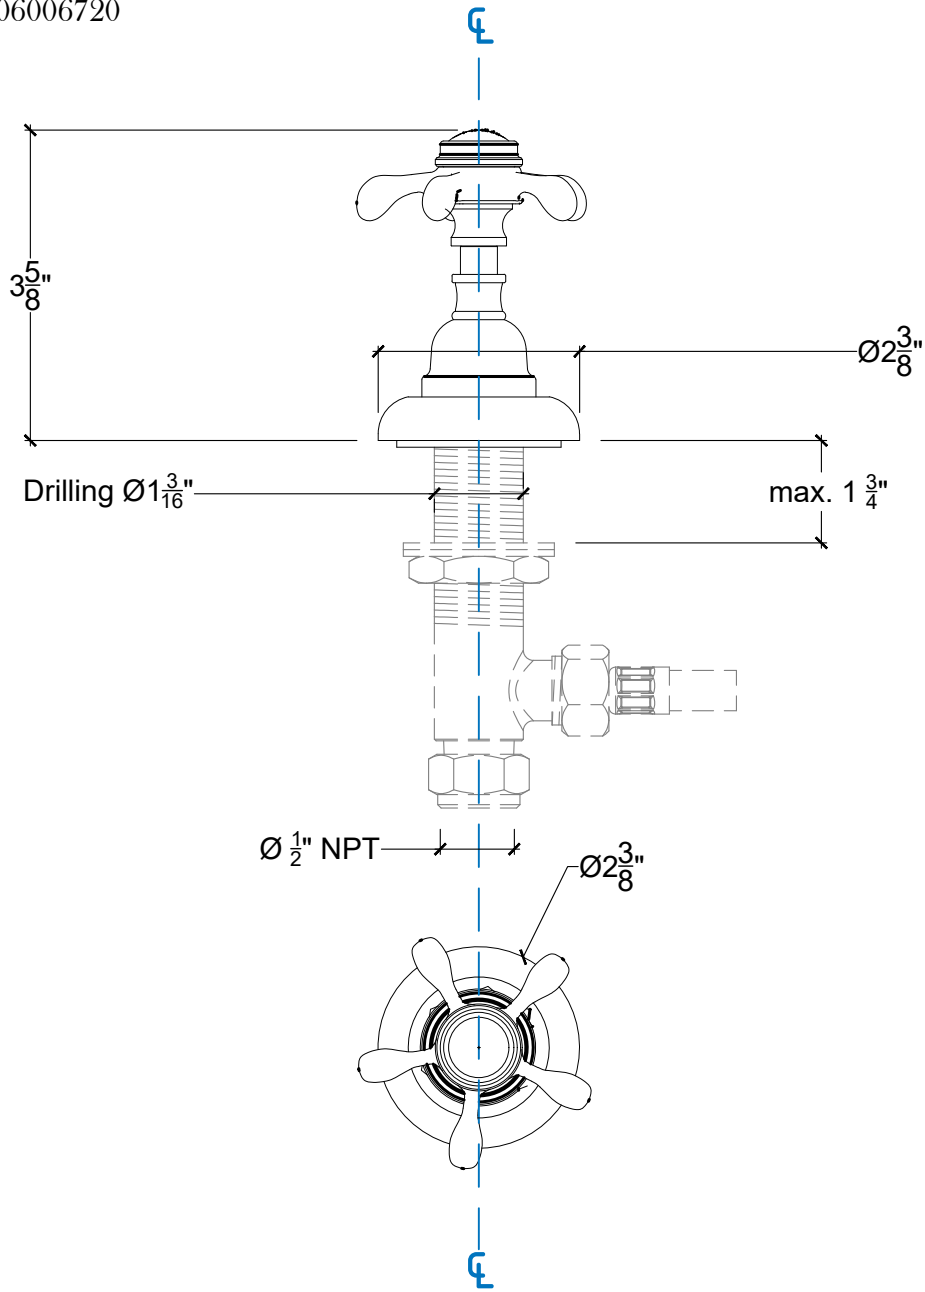

# CLASSIQUE

Classique Deck Mounted Metal Handles - 1/2" NPT  
Montage sur plan - Levier métallique 1/2" NPT

Style # 06006720

Copyright © Compas 2010 www.compasstone.com

Product Support + 310 854 3023

Technical Drawings are subject to change at Compas' discretion.