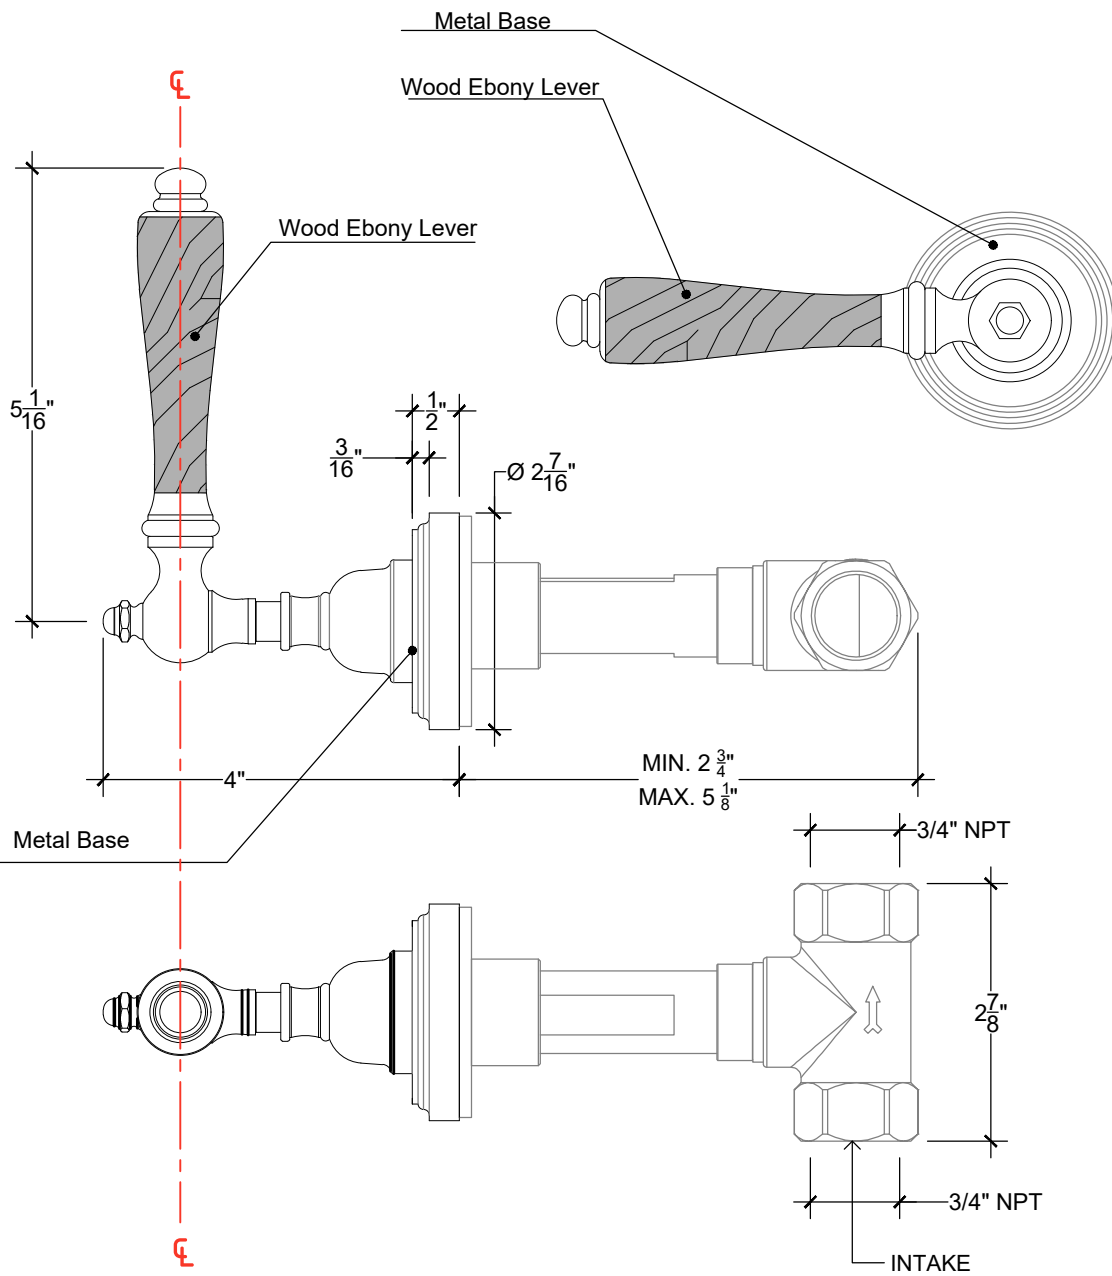

CAMDEN

Wall mounted Ebony wood lever handle and metal base - 3/4" NPT

Right Handle Style # 14606735_ ANSPB

Left Handle Style # 14606736_ ANSPB

Copyright © Compas 2010 www.compasstone.com