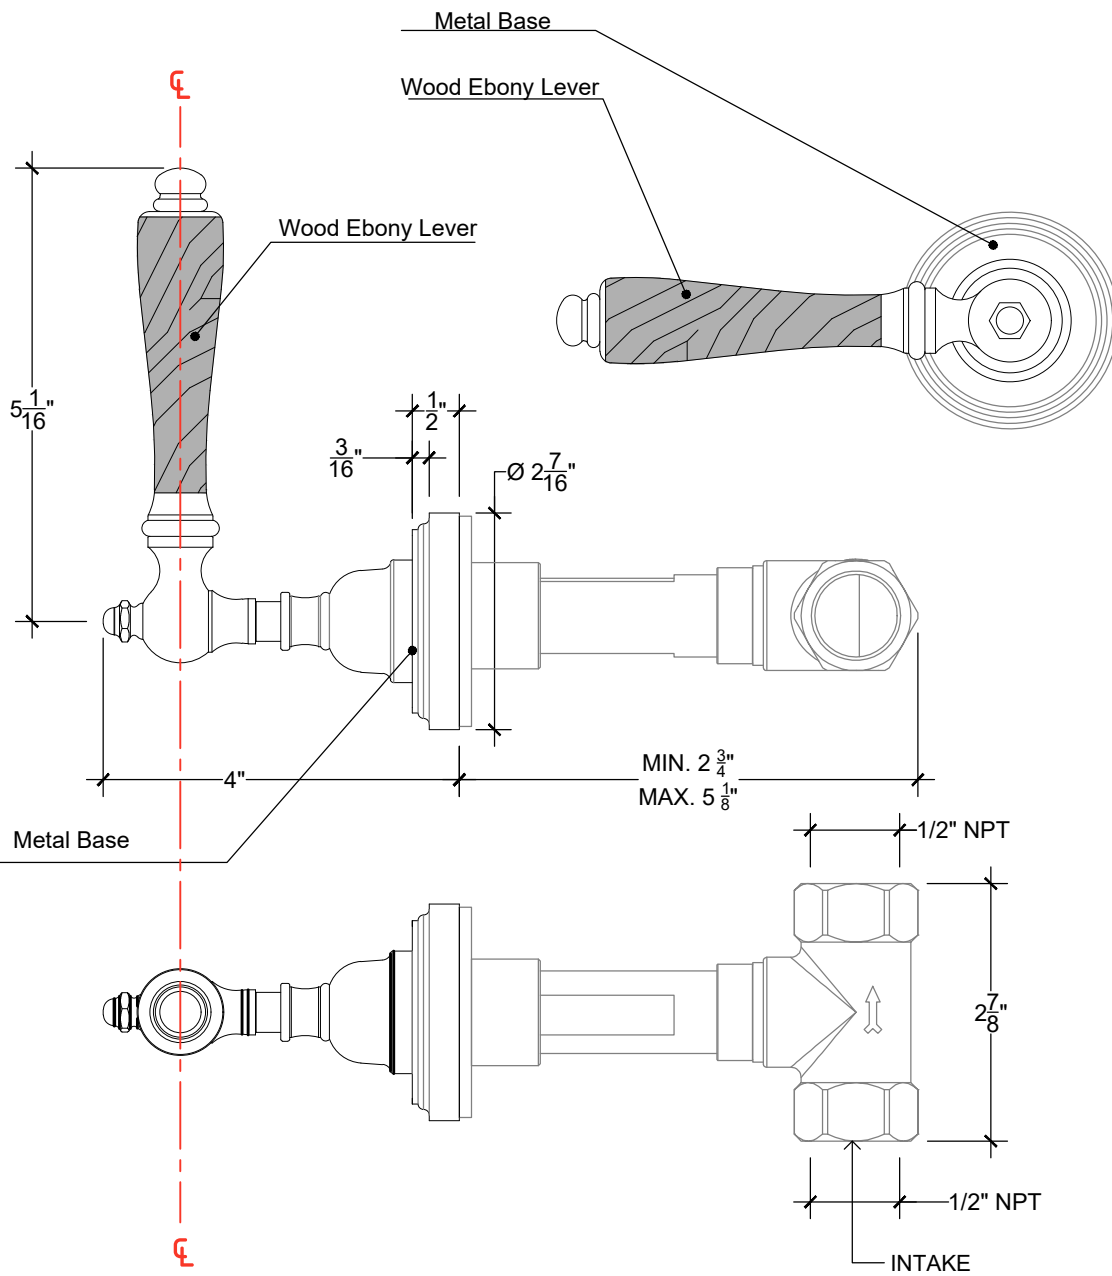

# CAMDEN

Wall mounted Ebony wood lever handle and metal base - 1/2" NPT

Right Handle Style # 14606730\_ANSPB

Left Handle Style # 14606731\_ANSPB

Copyright © Compas 2010 www.compasstone.com