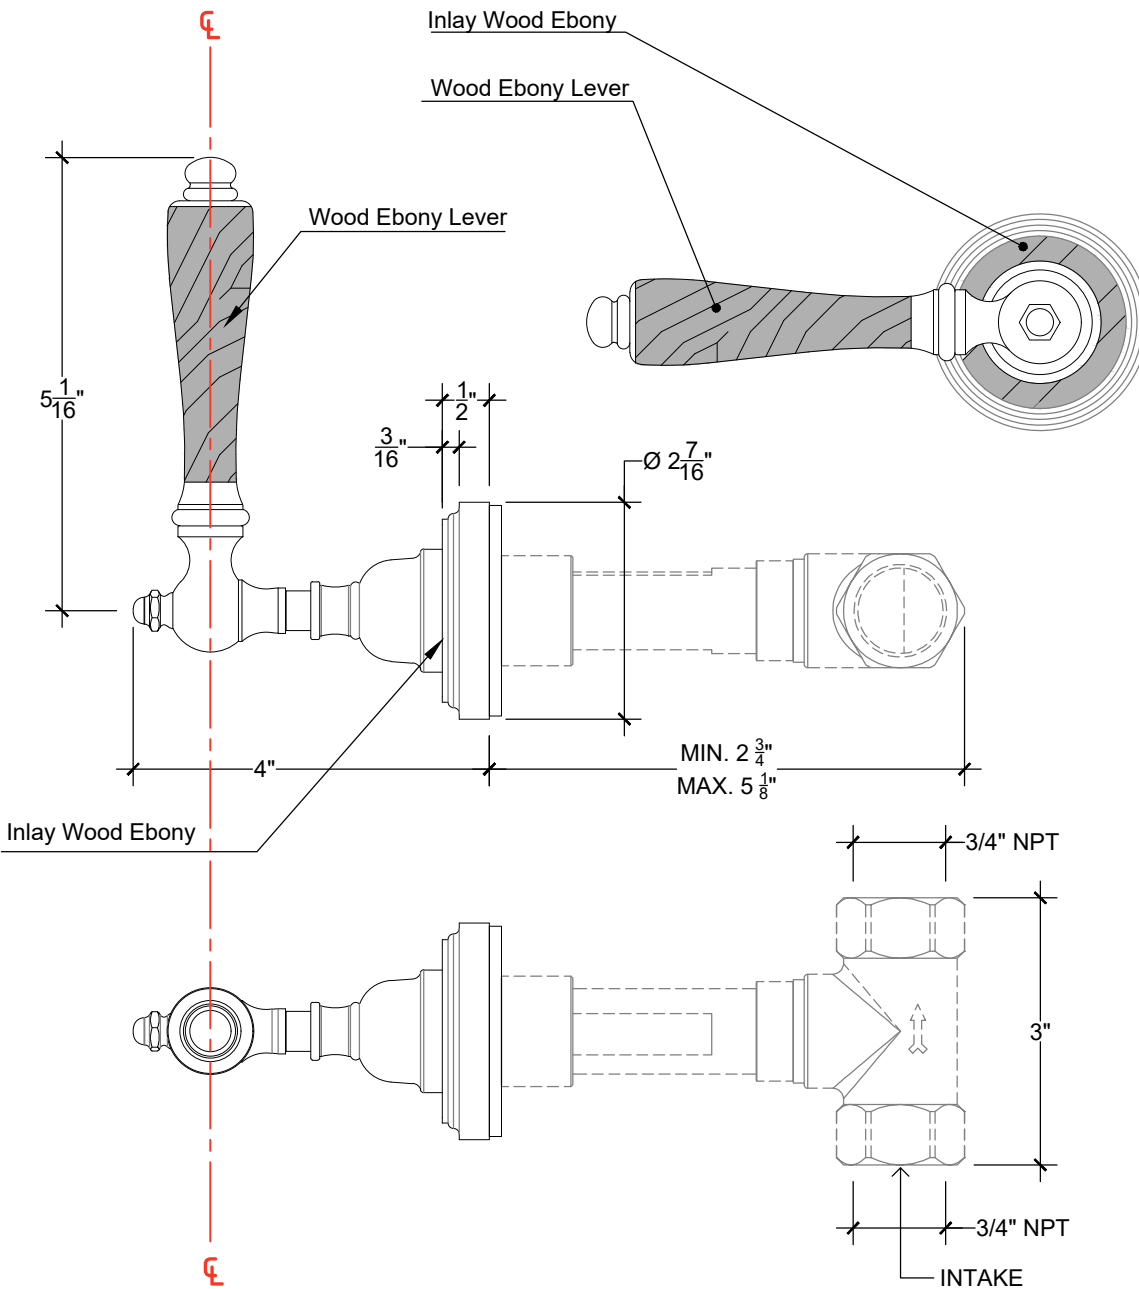

# CAMDEN

Wall mounted Ebony wood lever handle and Ebony inlay on metal base - 3/4" NPT  
Right Handle Style # 14606735\_ANSPA  
Left Handle Style # 14606736\_ANSPA

Copyright © Compass 2010 www.compassstone.com