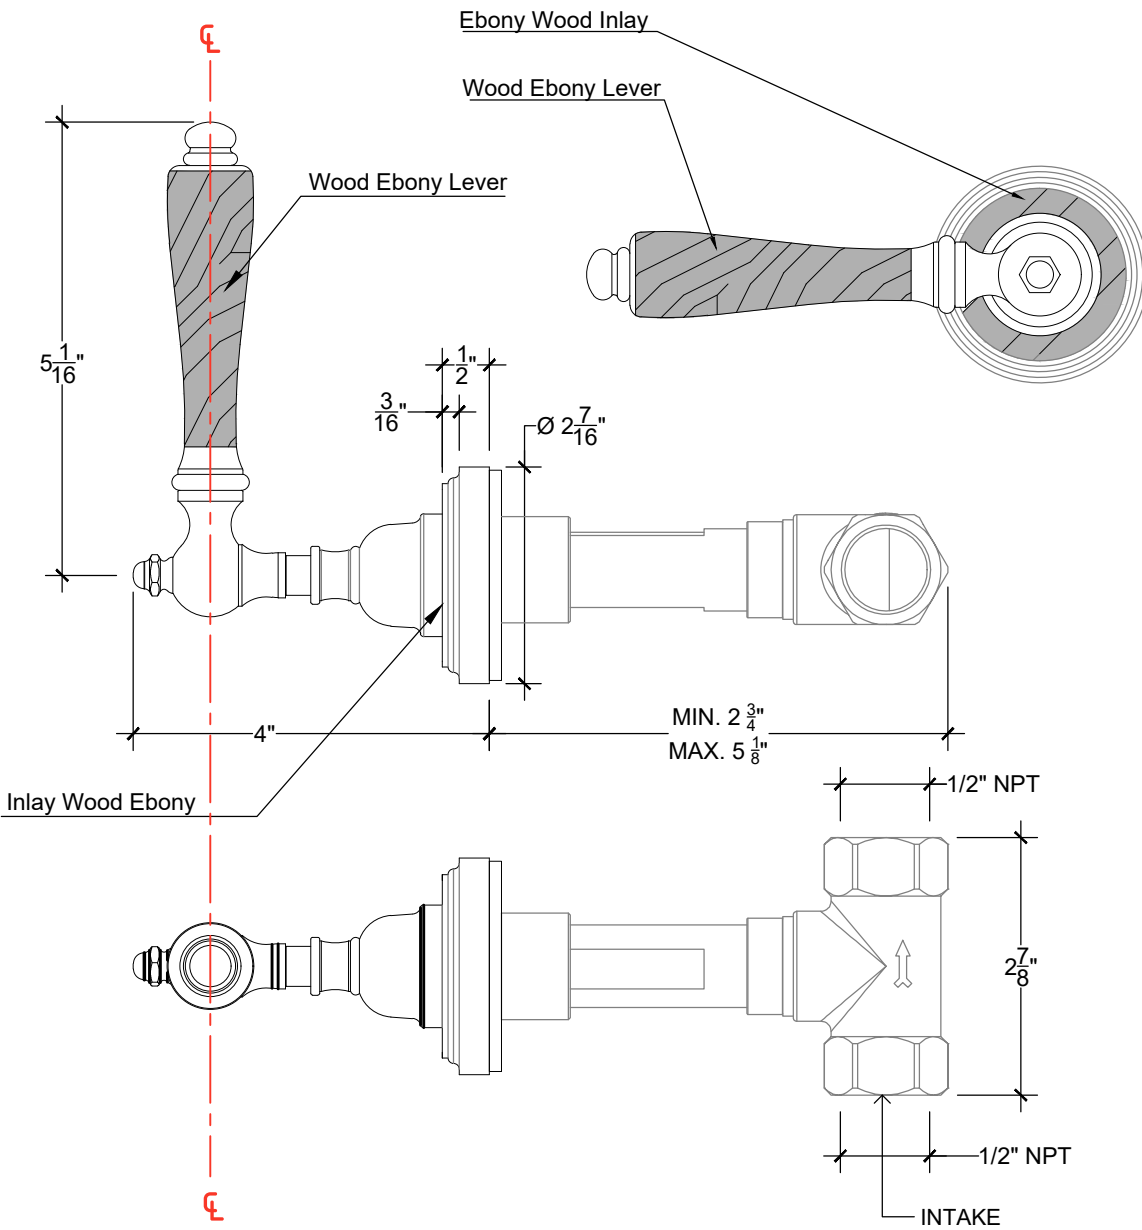

CAMDEN

Wall mounted Ebony wood lever handle and Ebony inlay on metal base - 1/2" NPT
Right Handle Style # 14606730_ANSPA
Left Handle Style # 14606731_ANSPA

Copyright © Compass 2010 www.compassstone.com