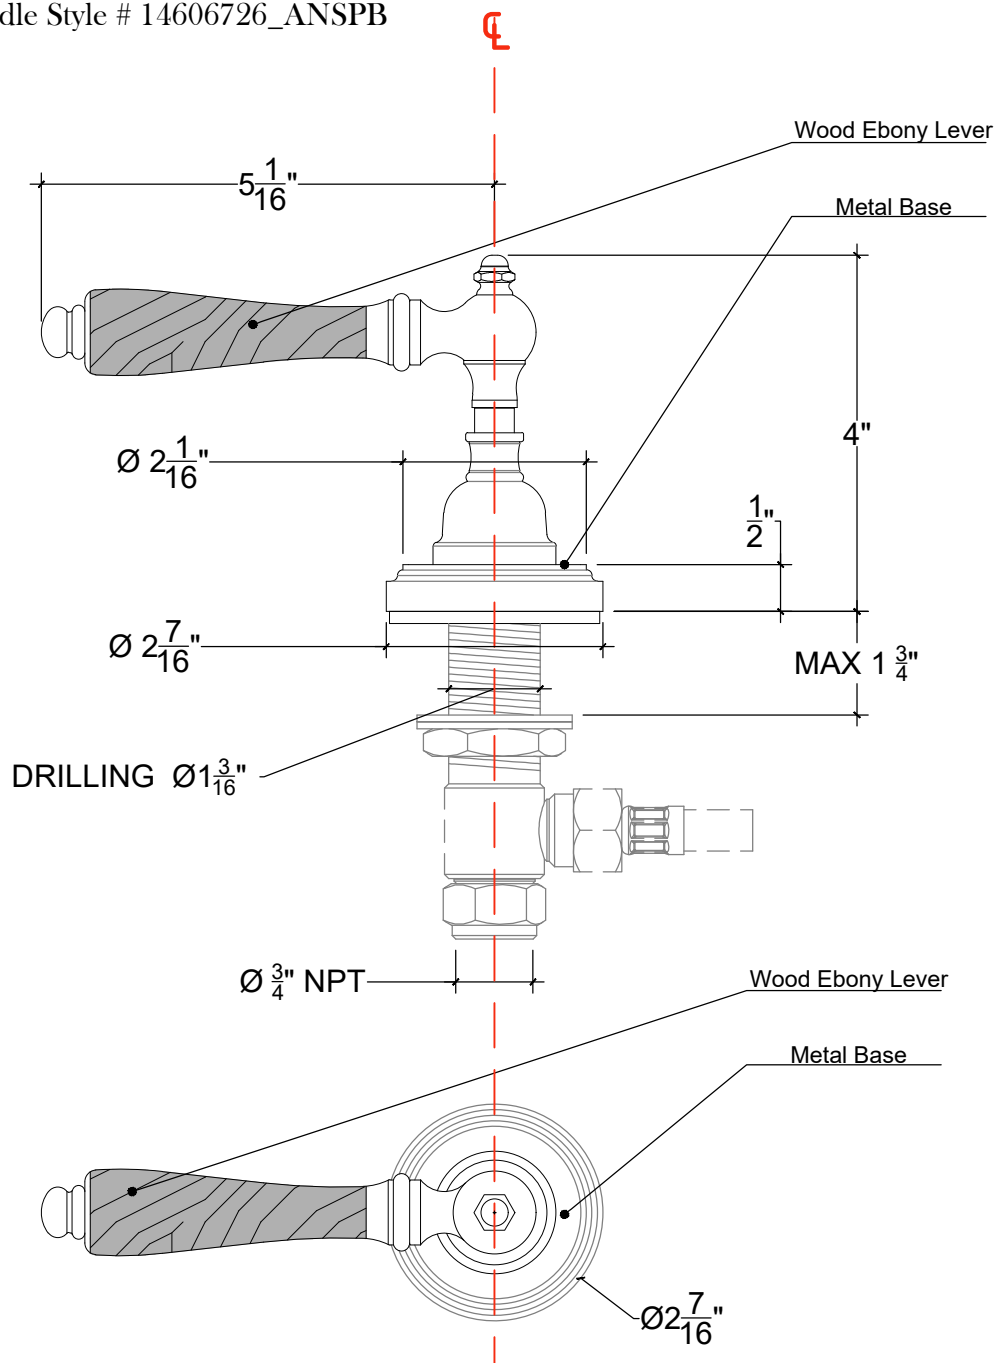

CAMDEN

Deck mounted Ebony wood lever handle and metal base - 3/4" NPT

Right Handle Style # 14606725_ANSPB

Left Handle Style # 14606726_ANSPB

Copyright © Compas 2010 www.compasstone.com