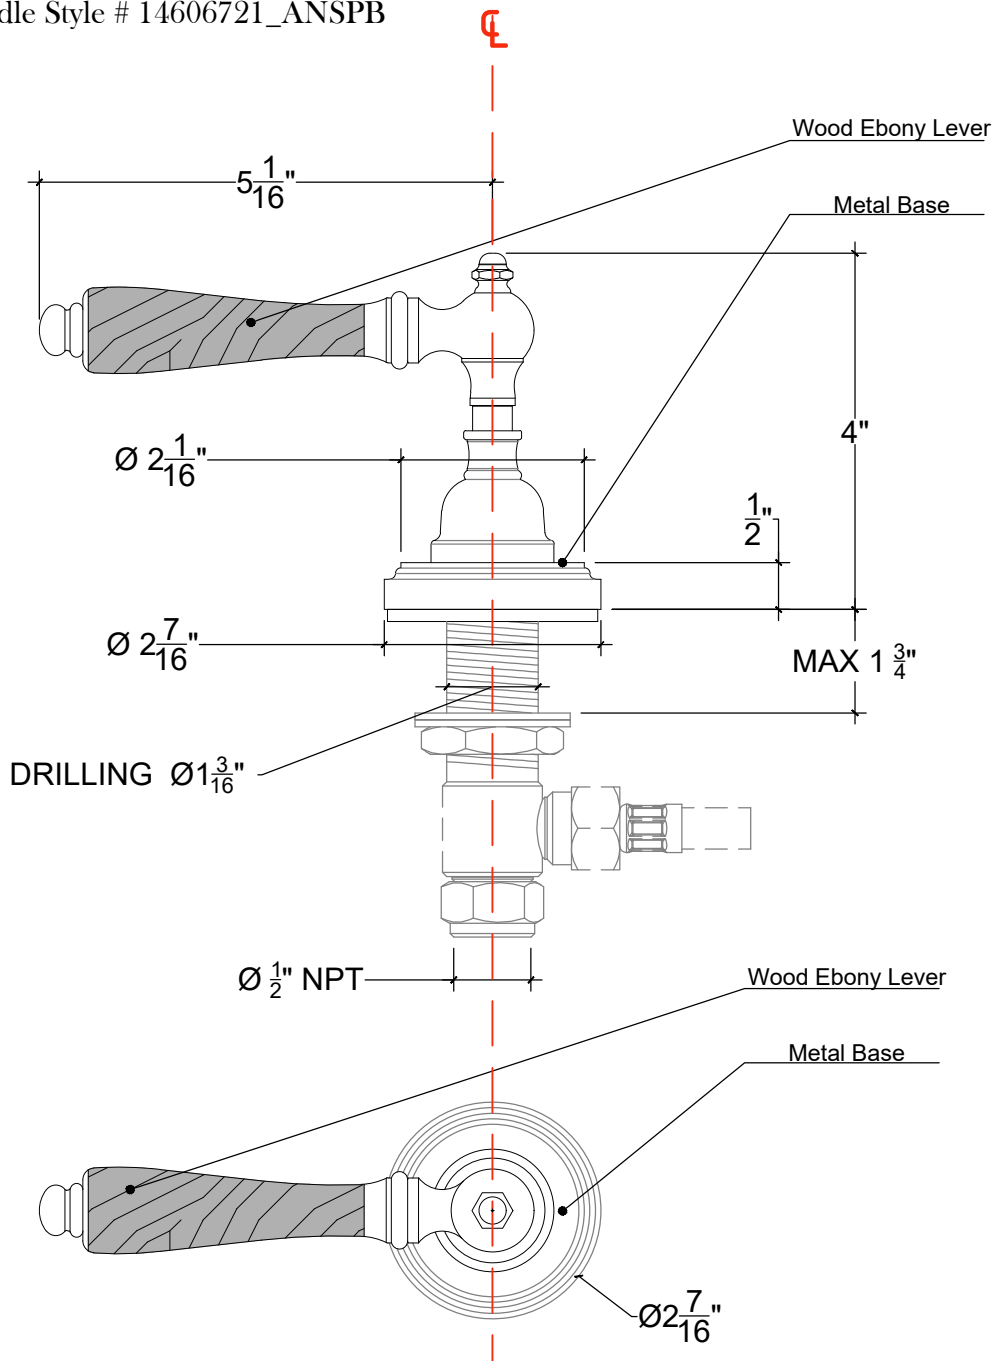

CAMDEN

Deck mounted Ebony wood lever handle and metal base - 1/2" NPT

Right Handle Style # 14606720_ANSPB

Left Handle Style # 14606721_ANSPB

Copyright © Compas 2010 www.compasstone.com