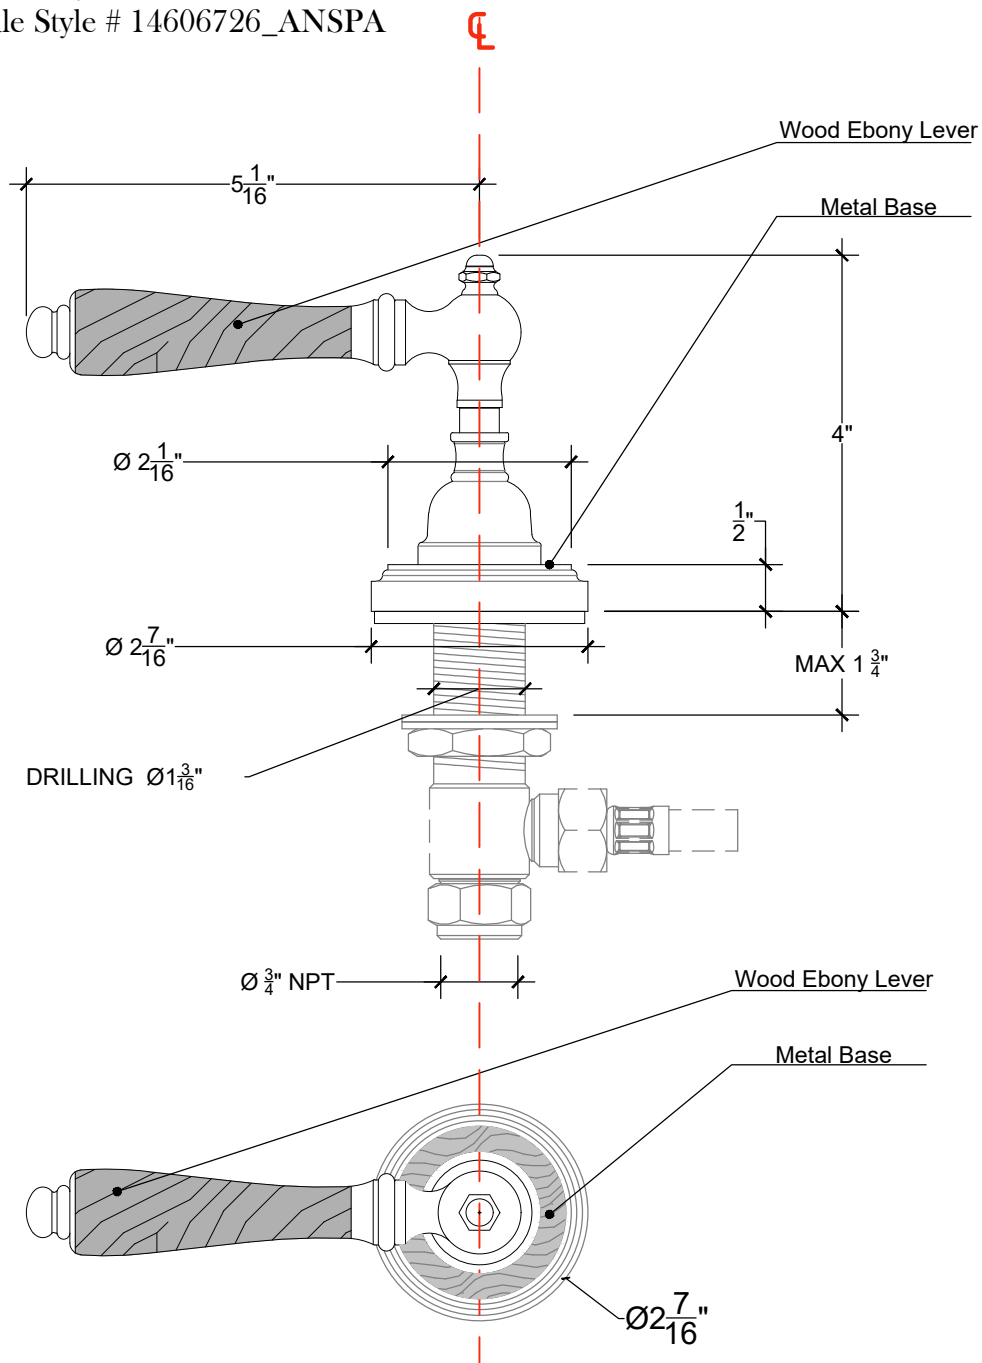

# CAMDEN

Deck mounted Ebony wood lever handle and Ebony inlay on metal base - 3/4" NPT  
Right Handle Style # 14606725\_ANSPA  
Left Handle Style # 14606726\_ANSPA

Copyright © Compas 2010 www.compasstone.com