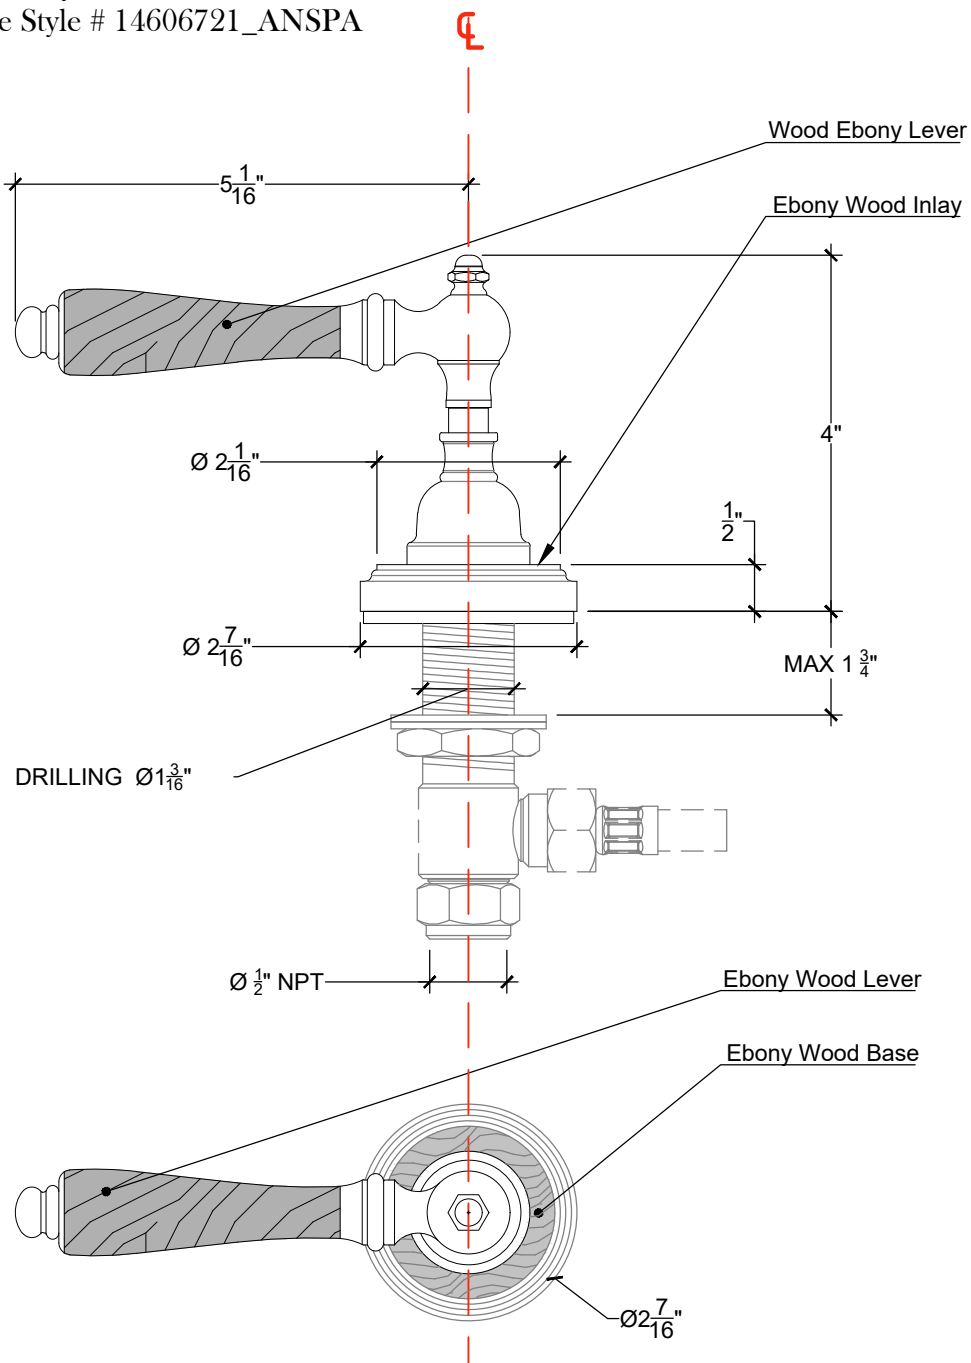

CAMDEN

Deck mounted Ebony wood lever handle and Ebony inlay on metal base - 1/2" NPT

Right Handle Style # 14606720_ANSPA

Left Handle Style # 14606721_ANSPA

Copyright © Compas 2010 www.compasstone.com