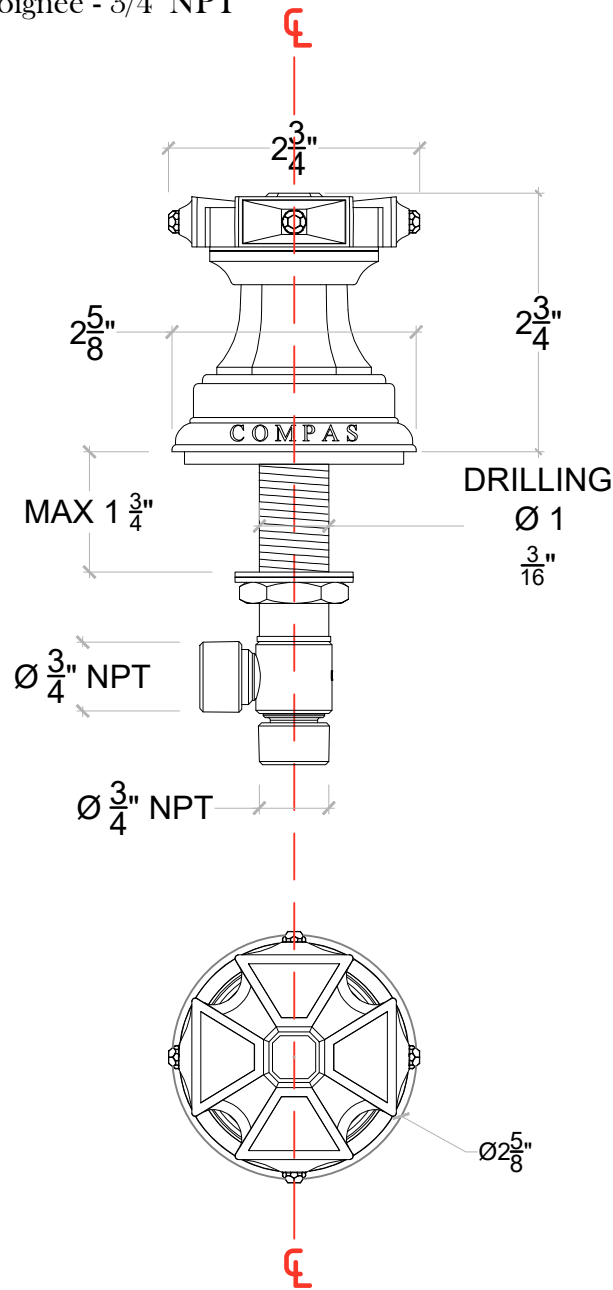

925

Deck mount handle - 3/4" NPT
Montage sur plan poignee - 3/4" NPT
Ref # 12506725

Copyright © Compas 2010 www.compassstone.com

 COMPAS™

REVISED 05-31-2023