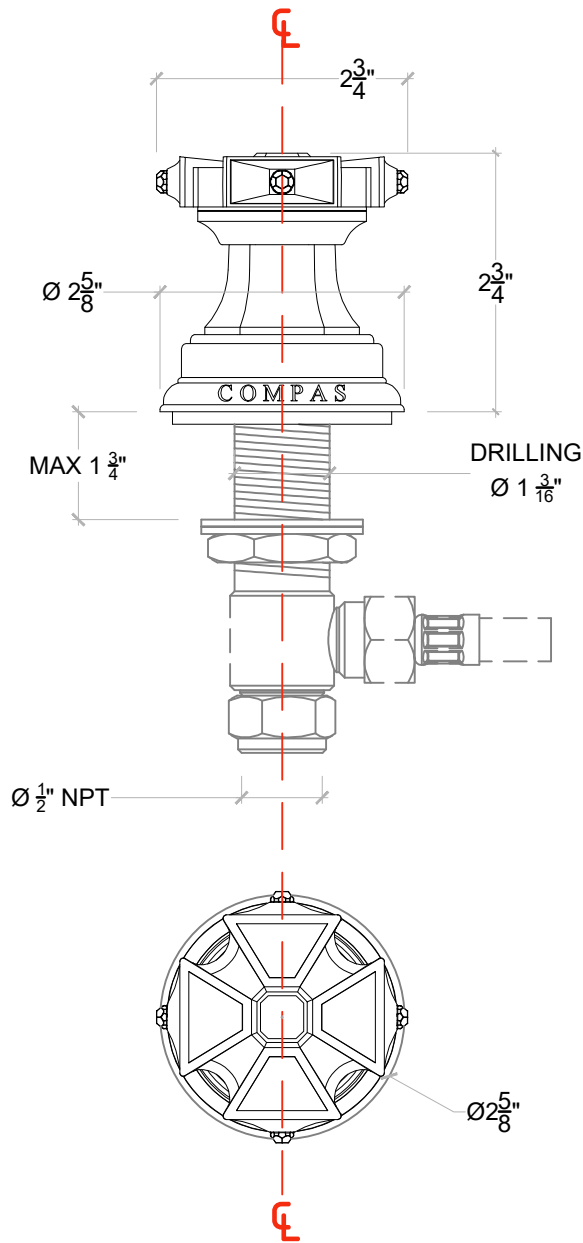

925

Deck mount handle - 1/2" NPT
Montage sur plan poignée - 1/2" NPT
Ref # 12506720

Copyright © Compas 2010 www.compassstone.com

 COMPAS™

REVISED 05-30-2023