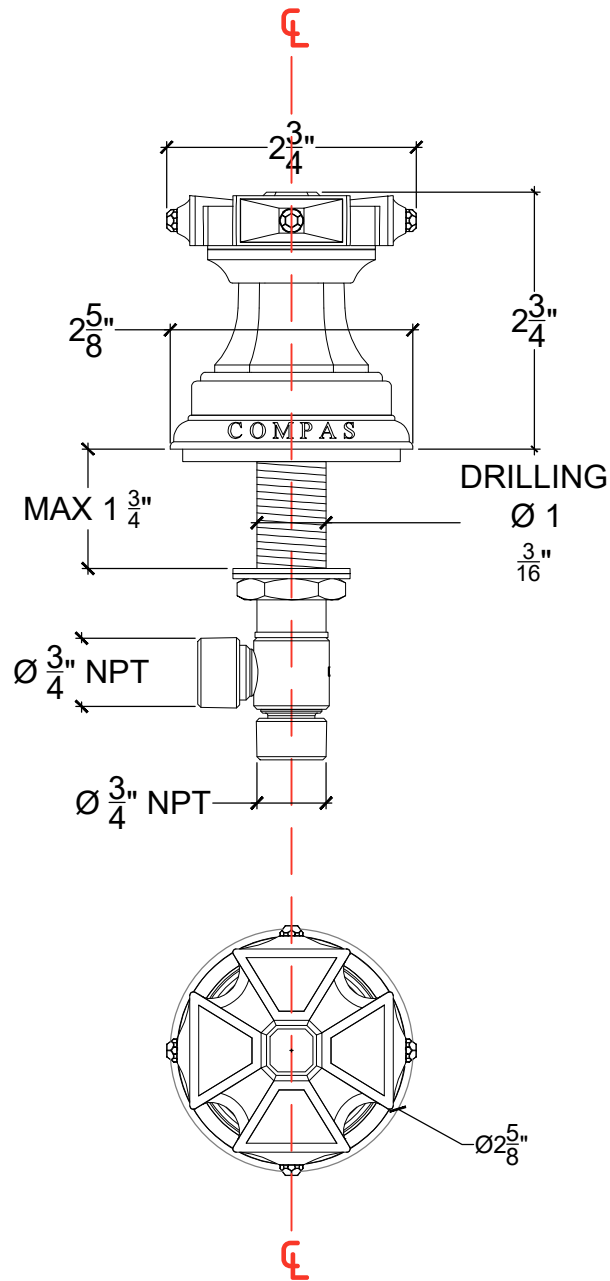

925

Deck Mount Handle 3/4" NPT
Ref # 12506725

Copyright © Compass 2010 www.compassstone.com

 COMPAS™

REVISED 11-29-2021