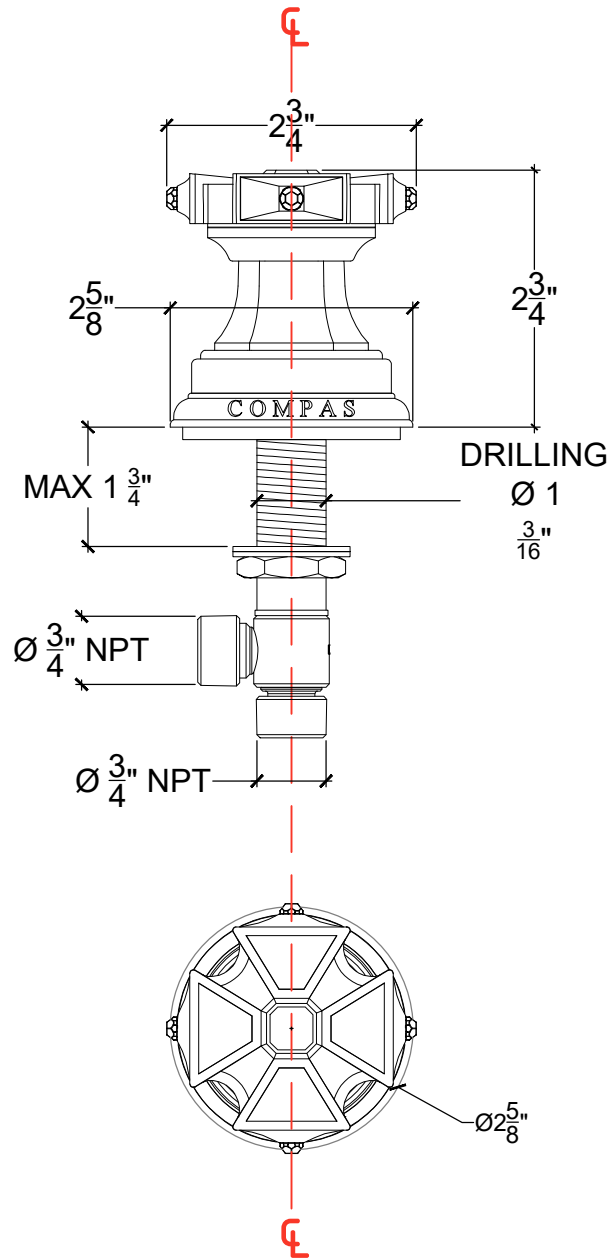

925

Deck Mounted Handle for tub - 3/4" NPT

Montage sur plan - Levier 925 pour Baignoire - 3/4" NPT

Ref # 12506725

Copyright © Compas 2010 www.compassstone.com

 COMPAS™