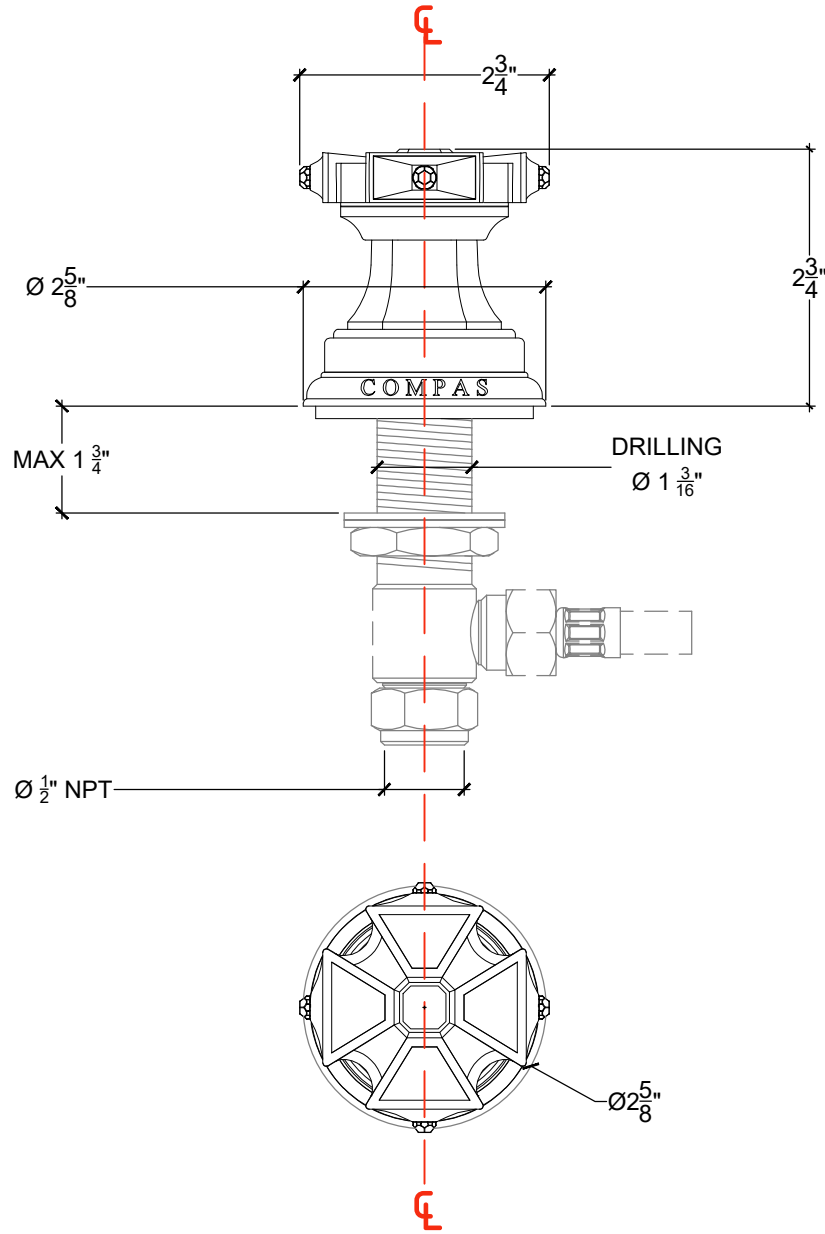

925

Deck Mount Handle - 1/2" NPT
Montage sur plan - Levier 925 - 1/2" NPT
Ref # 12506720

Copyright © Compas 2010 www.compassstone.com