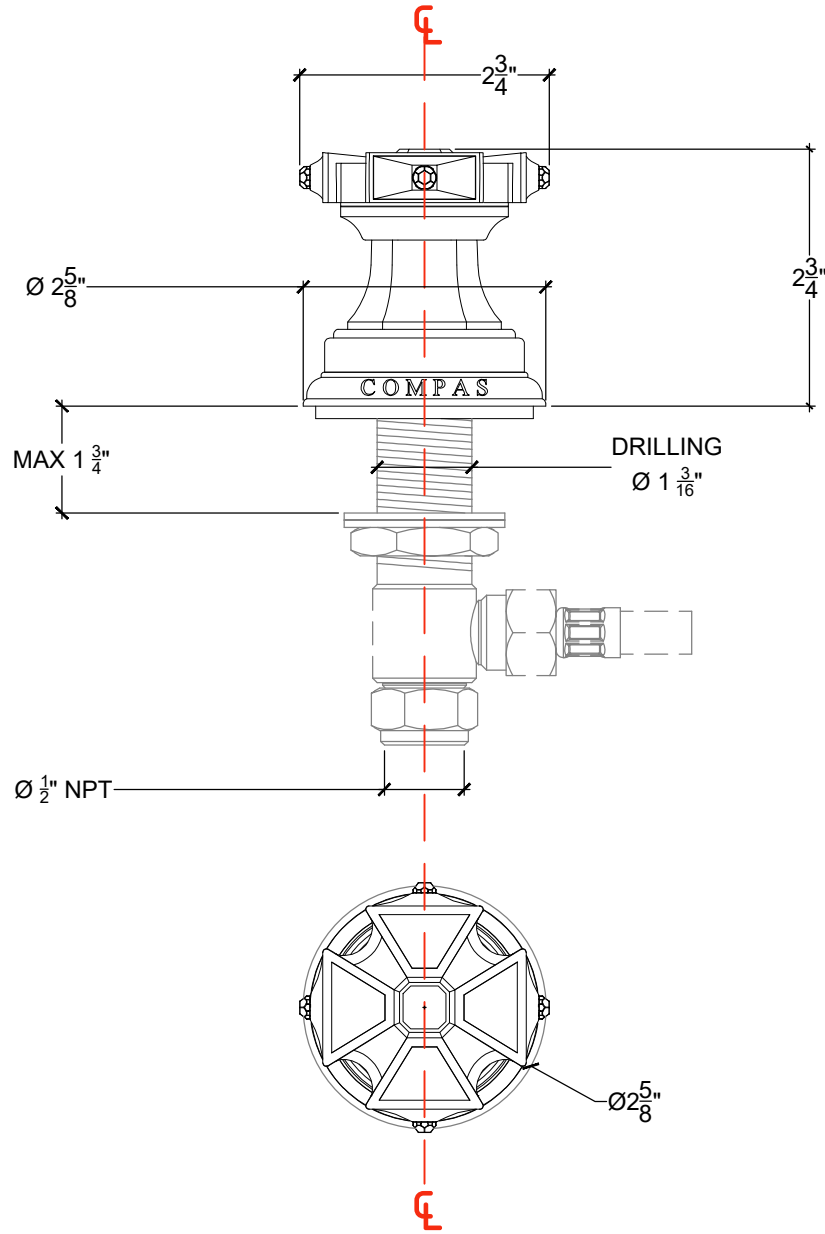

925

Deck Mount Handle 1/2" NPT
Ref # 12506720

Copyright © Compass 2010 www.compassstone.com

REVISED 11-29-2021