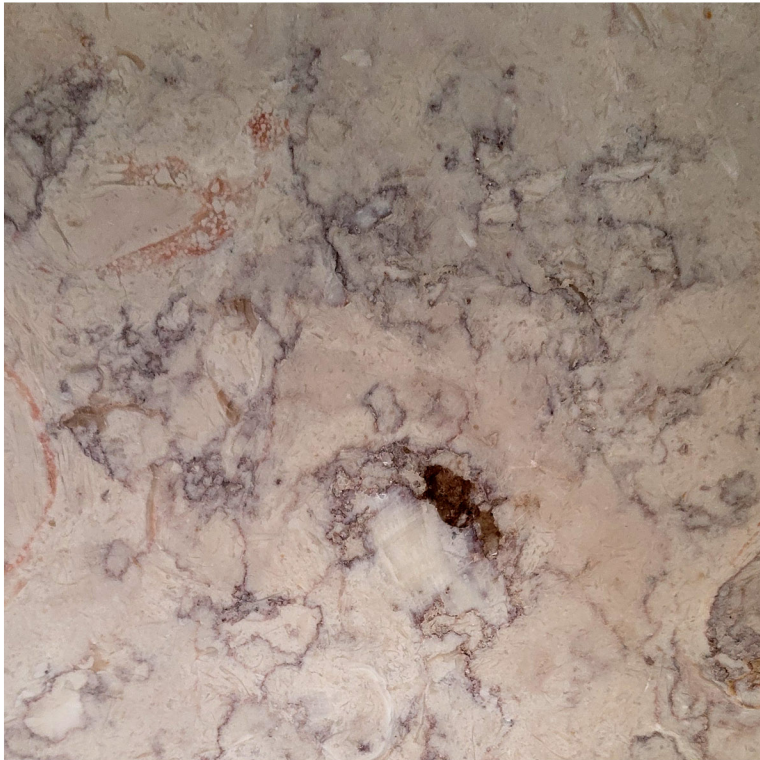

## MARBLE

MBLT-196-TL ROSETTE MARBLE

APPLICATIONS: FLOORS & WALLS

AVAILABLE FINISHES: POLISHED / HONED / BRUSHED

MINIMUM ORDER QUANTITY

SIZES AVAILABLE: SLABS OR CUT TO SIZE.  
MONUMENTAL WORK.