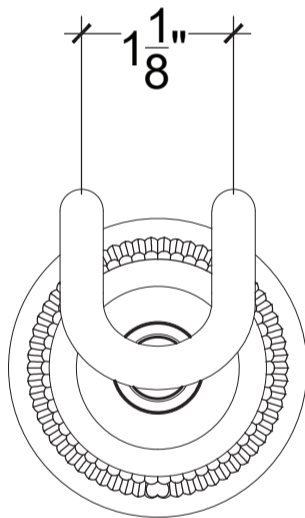

TUDOR

Wall Mounted Robe Hook
Porte Peignoir Double
Style # 8902508

Copyright © Compas 2010 www.compassstone.com

 COMPAS™