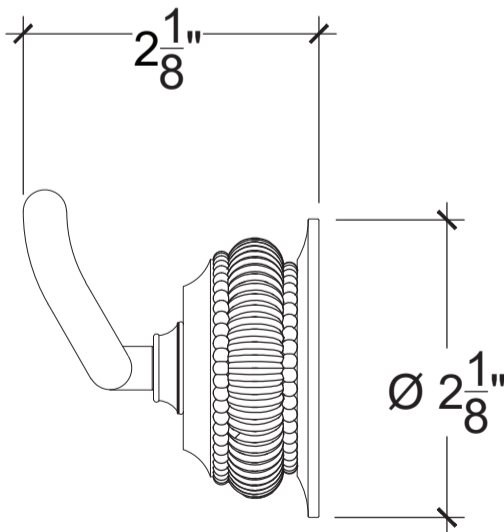

TUDOR

Wall Mounted Robe Hook
Porte Peignoir Double
Style # 8902508

Copyright © Compas 2010 www.compassstone.com

 COMPAS™