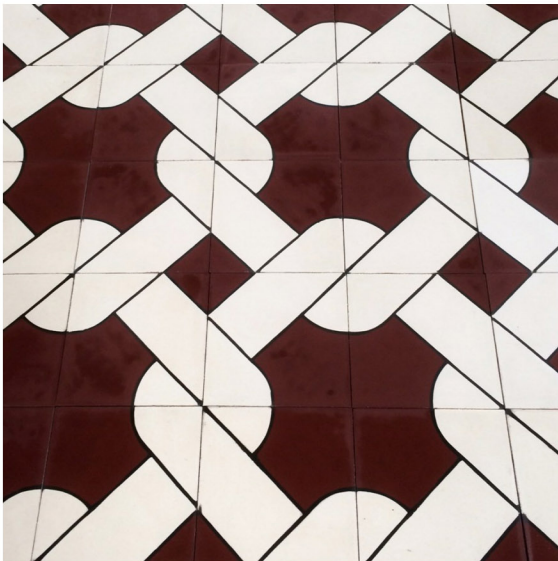

COMPAS™

CUSTOM CEMENT TILE

CMT-005-TL

8" X 8" X 5/8" HAND PRESSED CEMENT TILES.

HERE DISPLAYED IS A CHAIN LINK PATTERN
ON 4 TILES- CUSTOM COLOR: ROOT BEER
AND CRISP WHITE. SOLID COLOR AVAILABLE -

CUSTOM COLORS AVAILABLE ON REQUEST-
PLAIN COLOR FIELD.