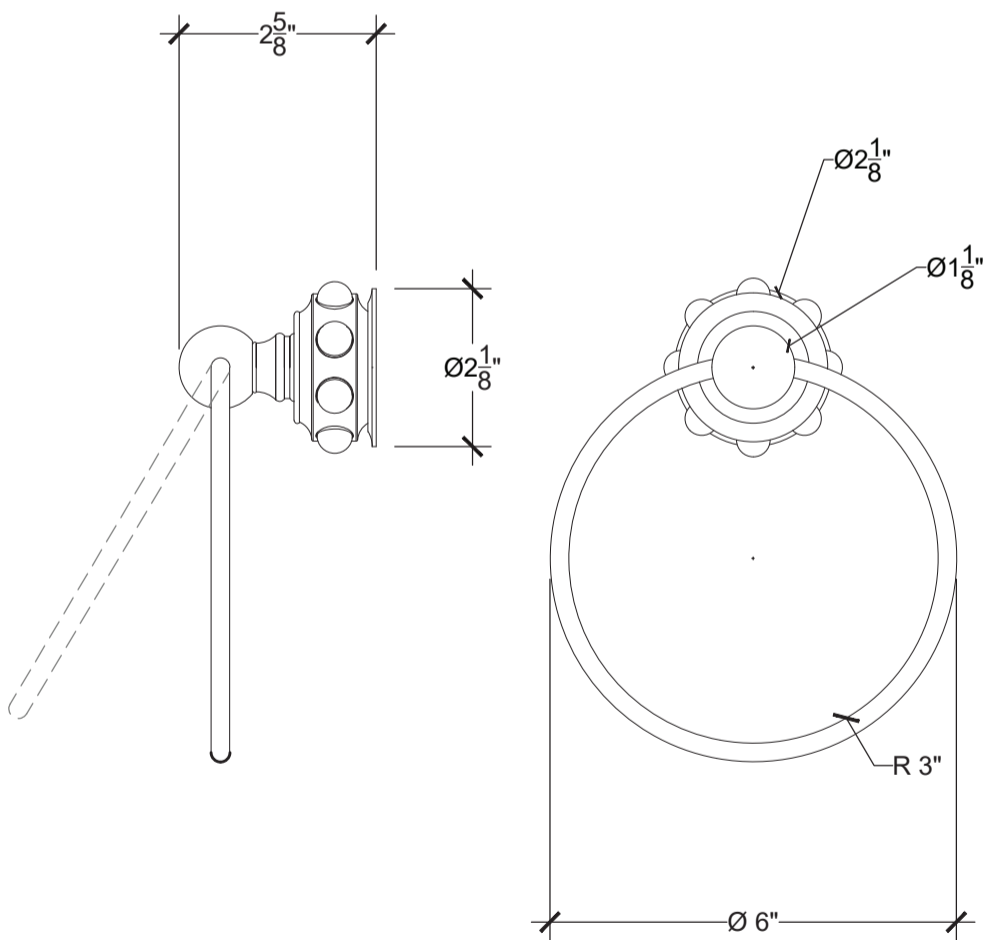

# XL - PEARL

Wall Mounted 6" Towel Ring  
Porte Serviette Simple Anneau Foulard Simple de 6"  
Style # 6202503 for 6" Ring  
Style # 6202552 for 8" Ring

Copyright © Compas 2010 www.compasstone.com