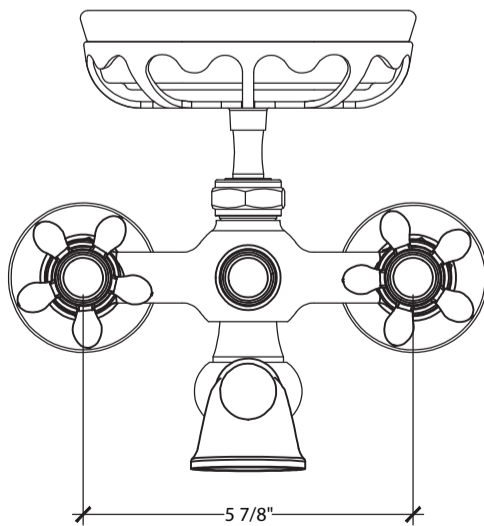

ELEGANCE

Wall mounted elegance tub filler with Della spout,
and Elegance Ceramic dish soap
Style # 5906209- Coupe

Copyright © Compas 2010 www.compasstone.com

COMPAS