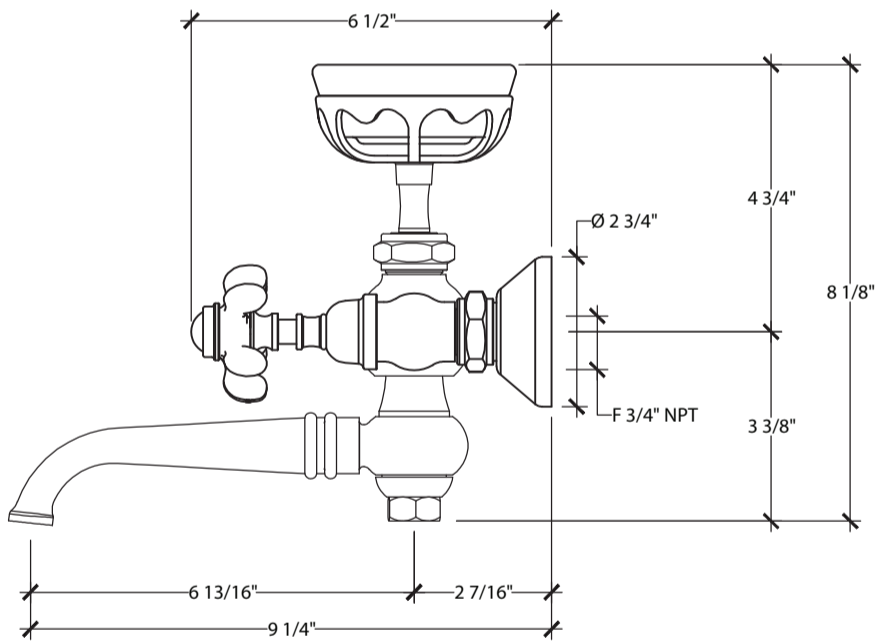

ELEGANCE

Wall mounted elegance tub filler with Della spout,
and Elegance Ceramic dish soap
Style # 5906209- Coupe

Copyright © Compas 2010 www.compasstone.com

COMPAS