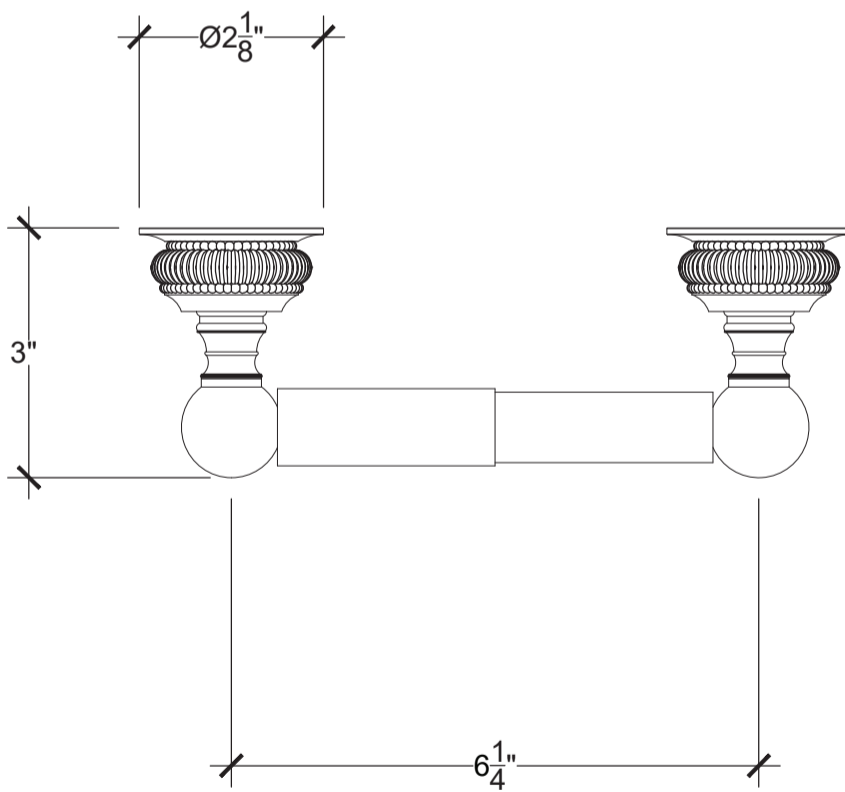

TUDOR

Horizontal Toilet Paper Holder
Porte Papier Simple
Style # 8902548

Copyright © Compas 2010 www.compassstone.com

 COMPAS™