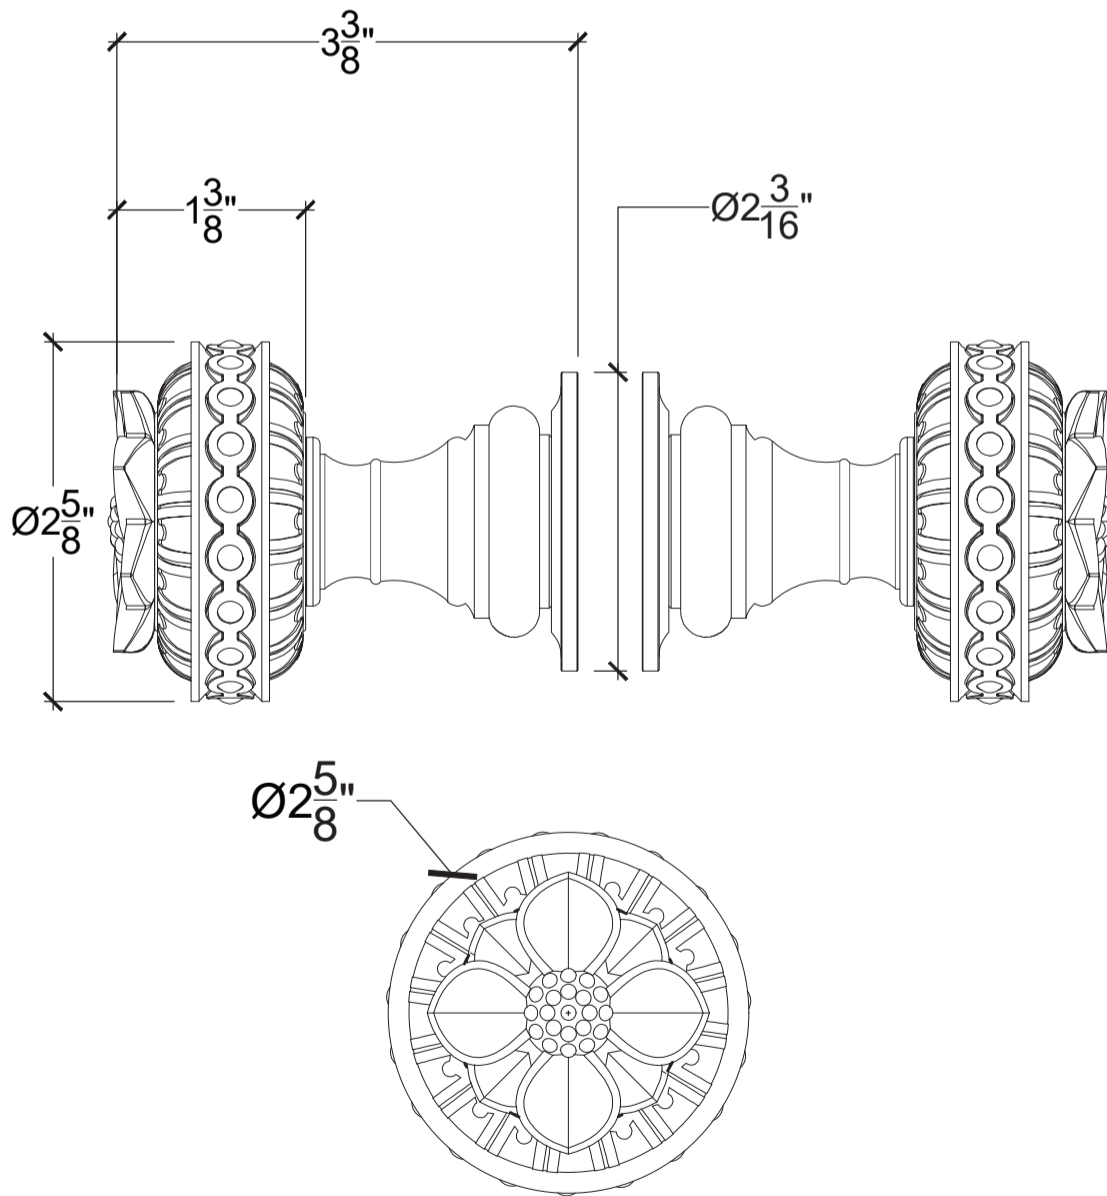

TUDOR

Shower Door Knob - 1 Set Back-to-Back
Style # 8902571

Copyright © Compas 2010 www.compassstone.com

 COMPAS™