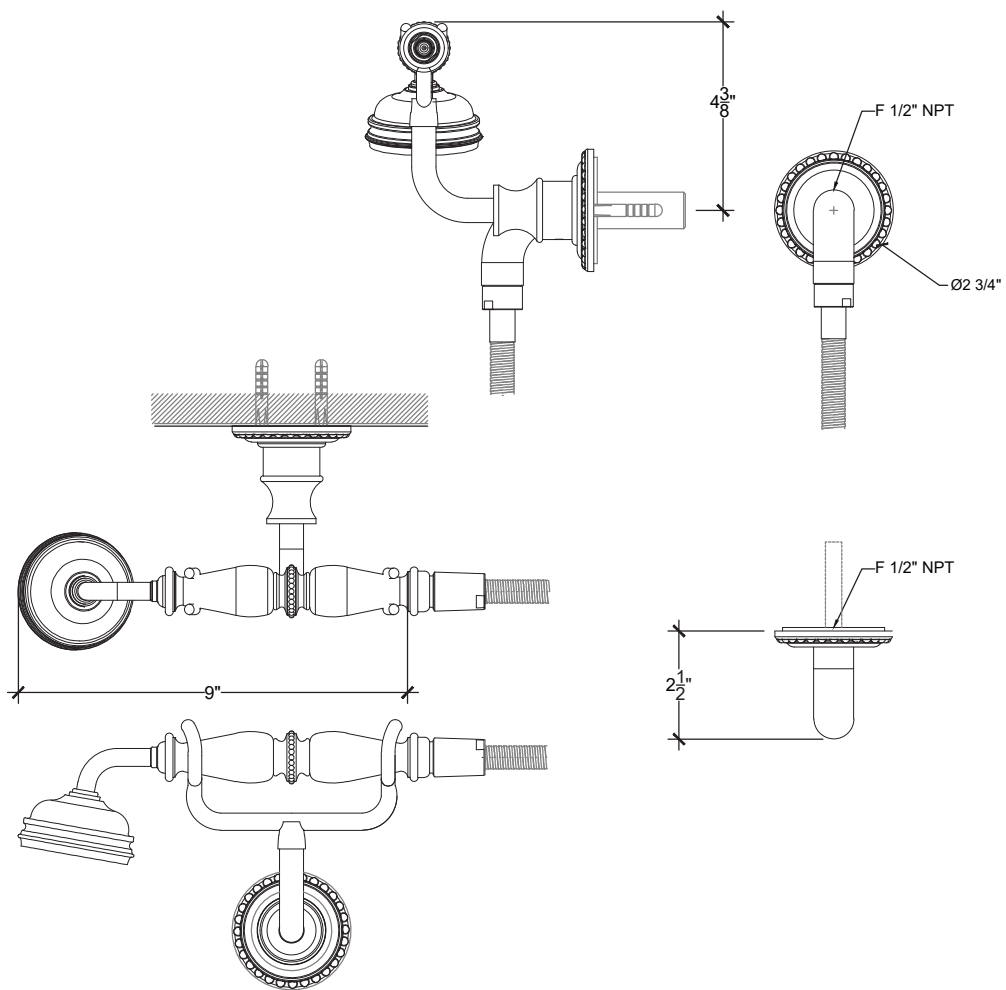

SEGOVIA

Hand Shower and Cradle Ensemble
 Ensemble Douchette sur berceau
 Style # 8406333

Copyright © Compas 2010 www.compassone.com

* Handheld System Available for Cruciform, Tudor, & Segovia Handles

Product Support +1 310 854 3023

REVISED 03-05-20

Technical Drawings are subject to change at Compas' discretion.