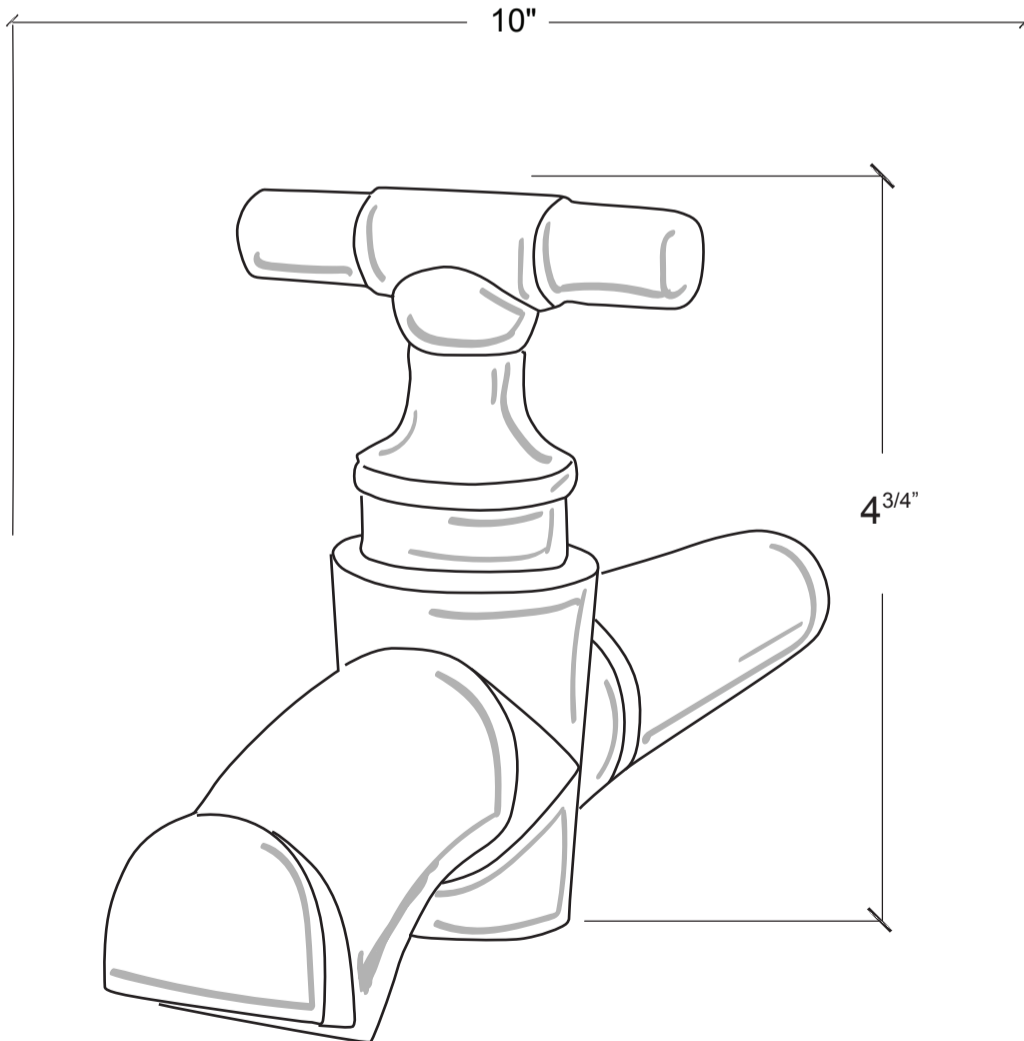

PARK

Custom Park Wall Mount Fountain Spout

Ref #: 99006699

Decorative (Fixed) Handle

Connection: Female $\frac{3}{4}$ " NPT Metric available.

Copyright © Compas 2020 www.compasstone.com