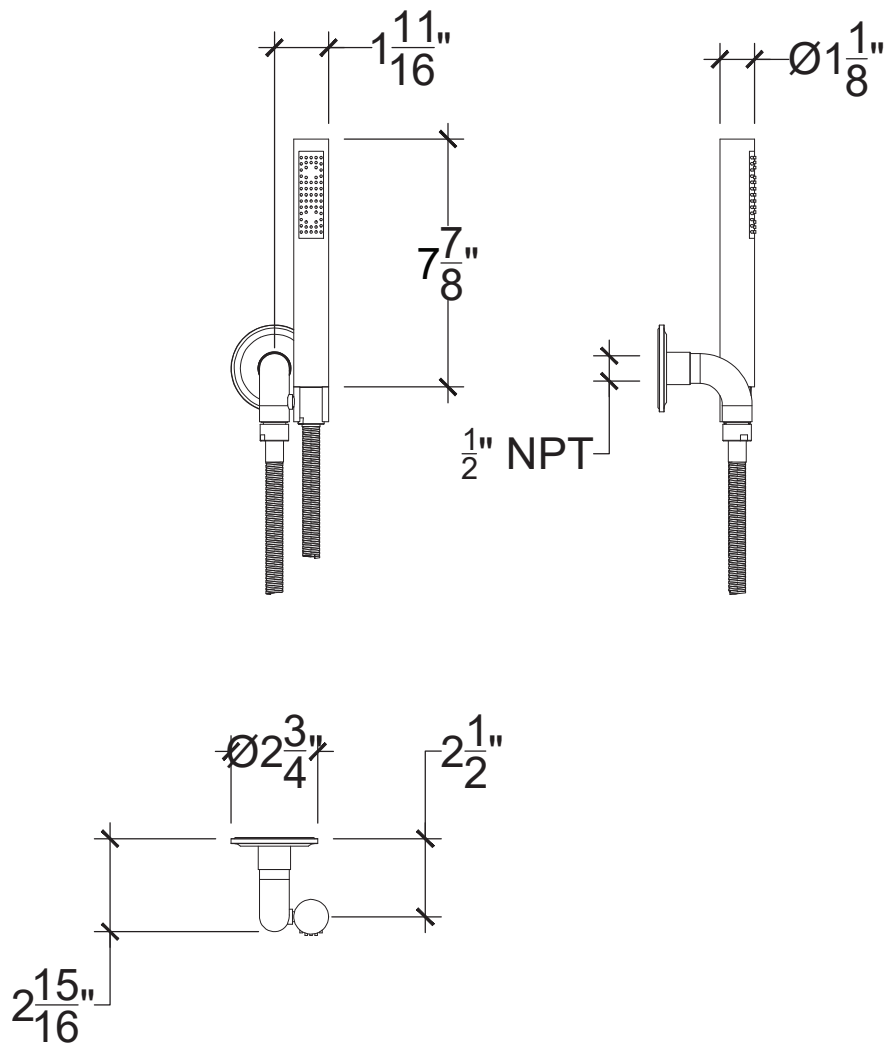

HAND HELD / PENCIL

Wall mounted Handheld on Hook - $\frac{1}{2}$ " NPT
 Ensemble douchette a main sur crochet
 Style # 8906333-SPHOOK

Copyright © Compas 2010 www.compasstone.com