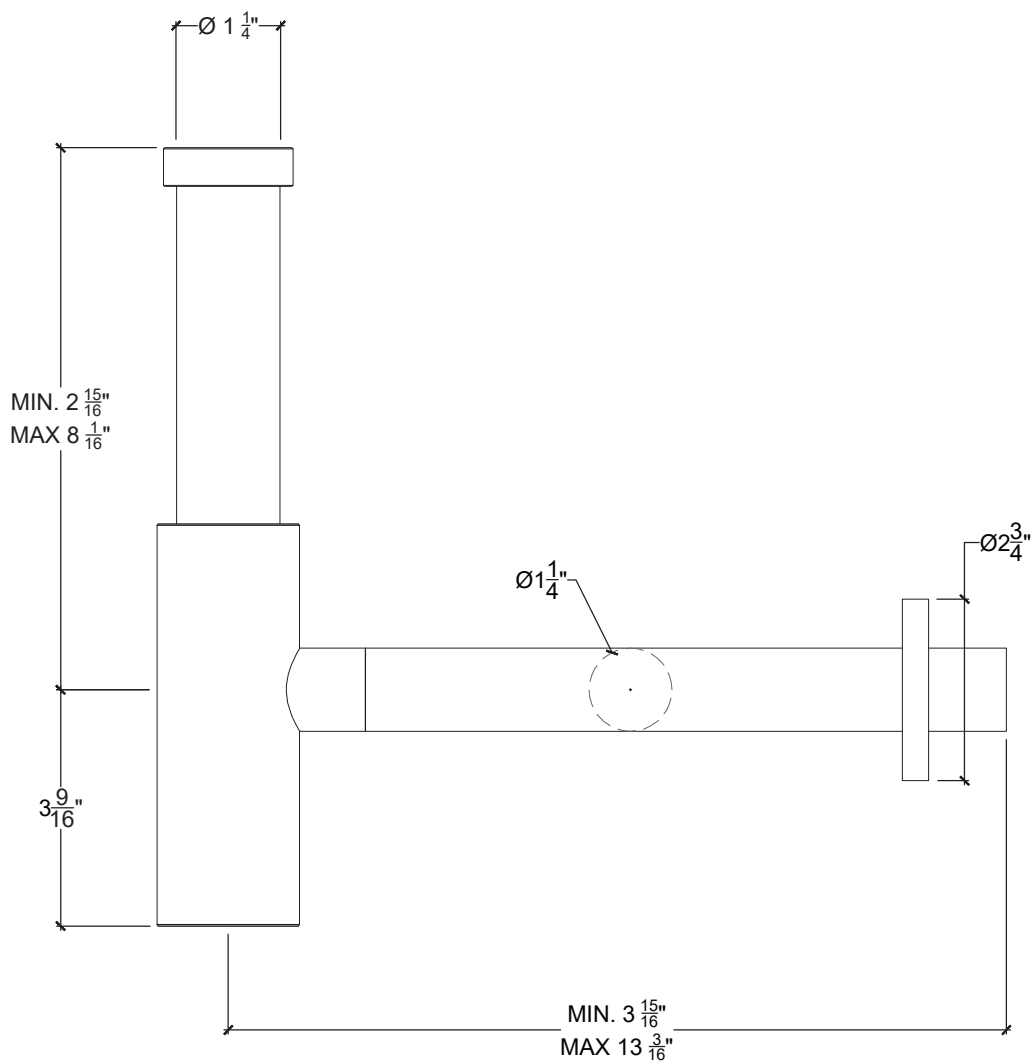

## MODERN BOTTLE TRAP

Ref #: 0001493

\* Drain Extensions Available Upon Request

 COMPAS™