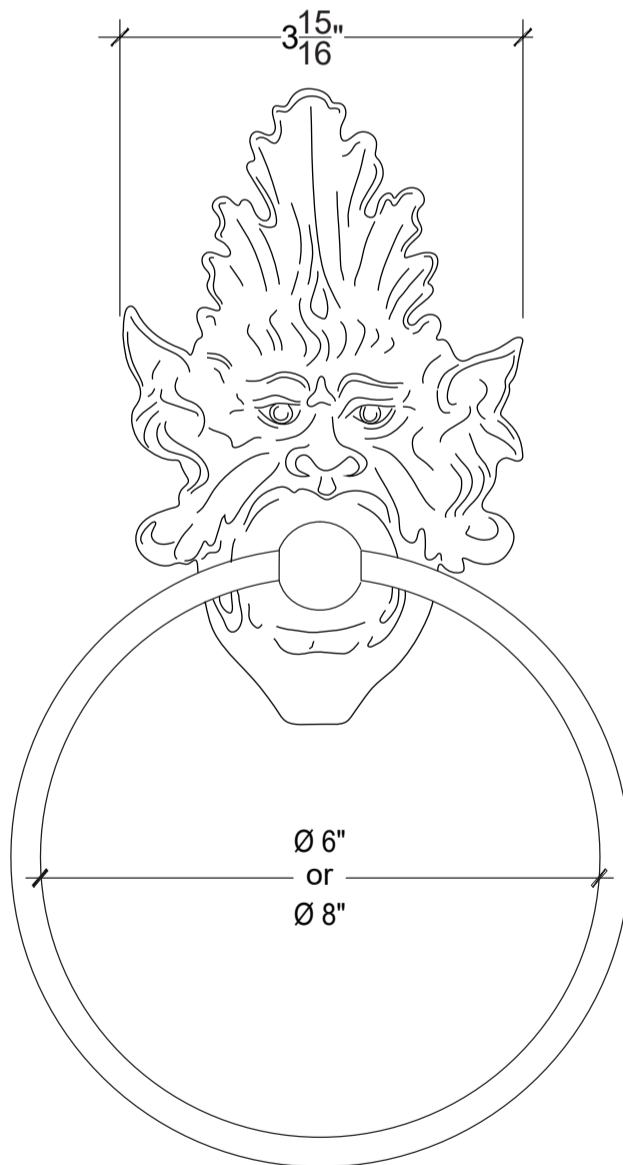

## MACARON

Wall mounted towel ring. Available in 6" and 8" Ring Diameter  
Style # 8502552-MACARO

Copyright © Compas 2020 [www.compassone.com](http://www.compassone.com)