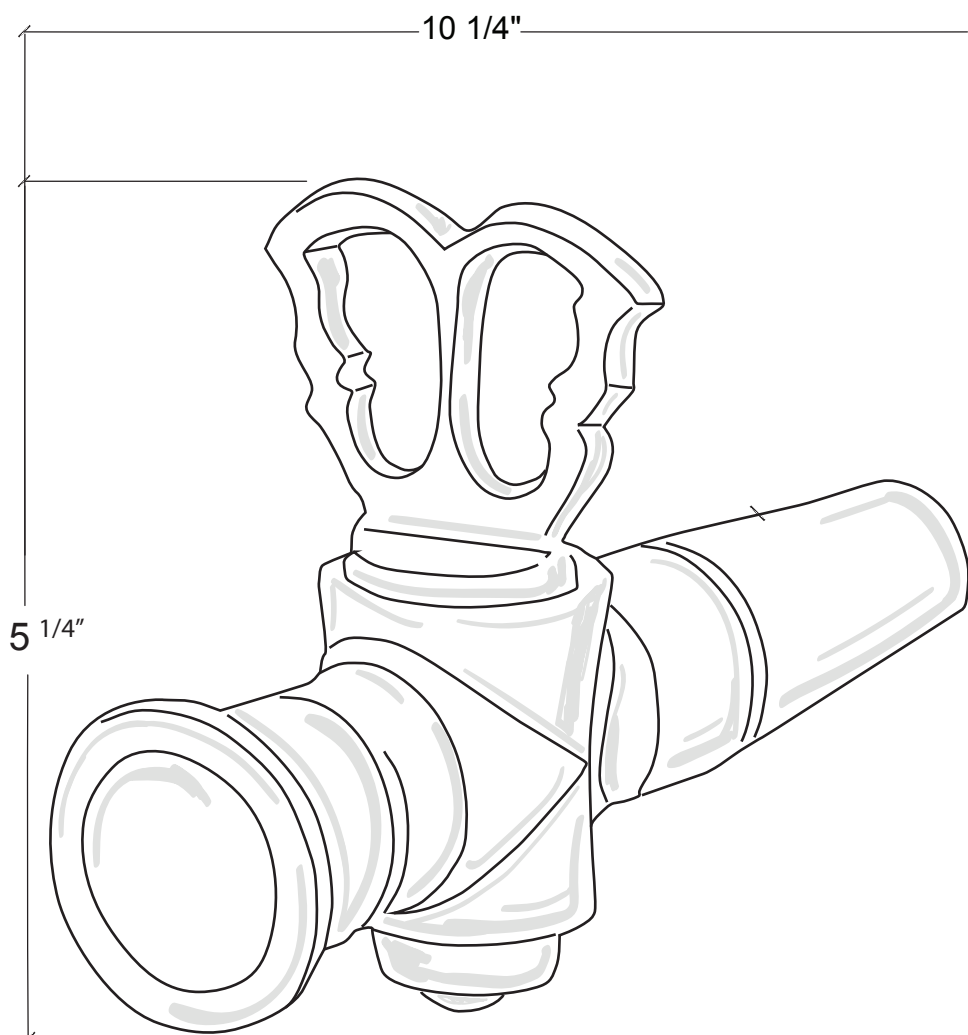

LOUIS CANON

Custom Louis Canon Wall Mount Fountain Spout

Ref #: 99006700

Decorative (Fixed) Handle

Connection: Female $\frac{3}{4}$ " NPT Metric available.

Copyright © Compas 2020 www.compassstone.com