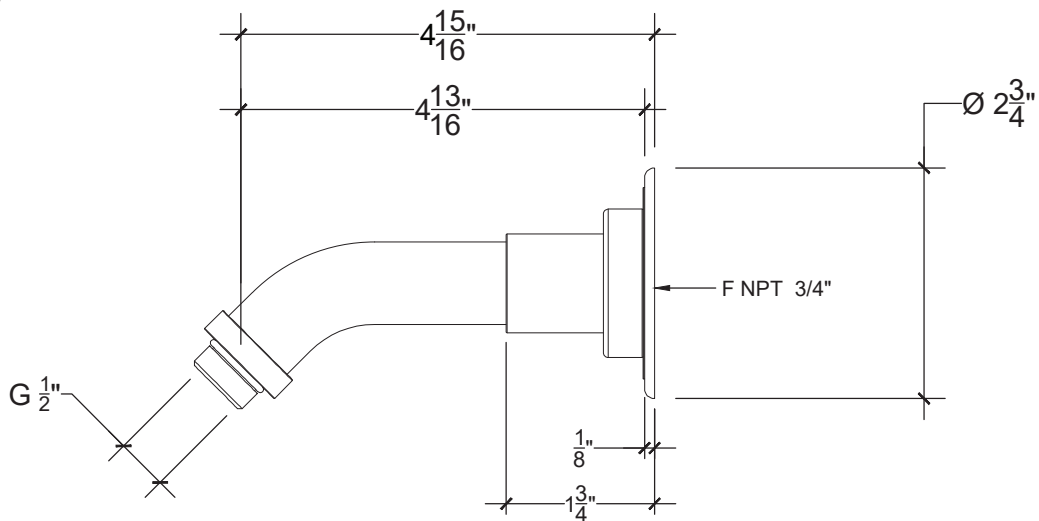

LOULOU SHOWER ARM

Bras de douche mural sportif
Style # 17106358

Raccord European

Raccord NPT

Copyright © Compas 2010 www.compassstone.com

 COMPAS™