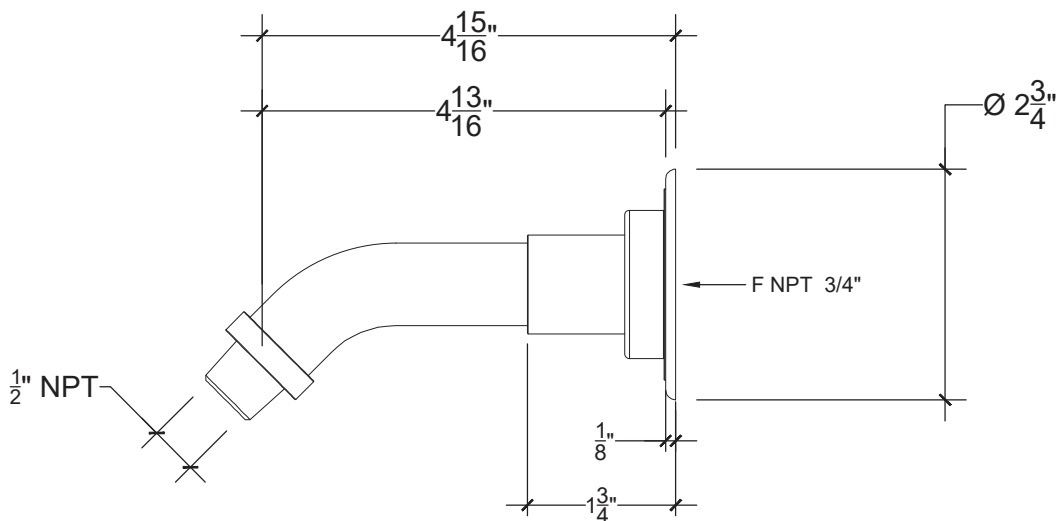

LOULOU SHOWER ARM

Bras de douche mural sportif
Style # 17106358

Raccord European

Raccord NPT

Copyright © Compas 2010 www.compassstone.com

 COMPAS™