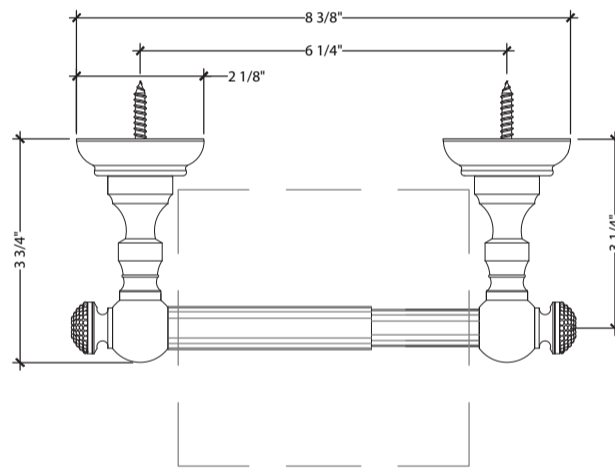

# LOTUS

Horizontal T.P. Holder  
Style #01402548

Copyright © Compas 2010 [www.compassstone.com](http://www.compassstone.com)