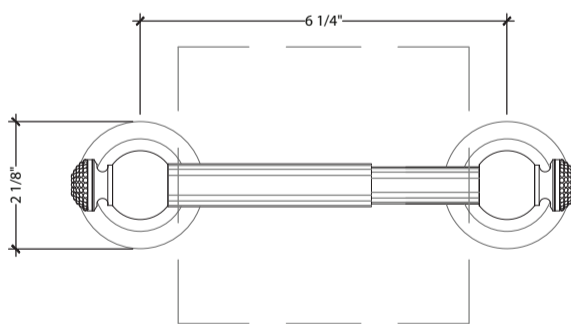

# LOTUS

Horizontal T.P. Holder  
Style #01402548

Copyright © Compas 2010 [www.compassstone.com](http://www.compassstone.com)