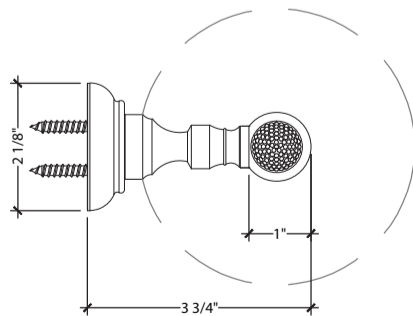

# LOTUS

Horizontal T.P. Holder  
Style #01402548

Copyright © Compas 2010 [www.compassstone.com](http://www.compassstone.com)