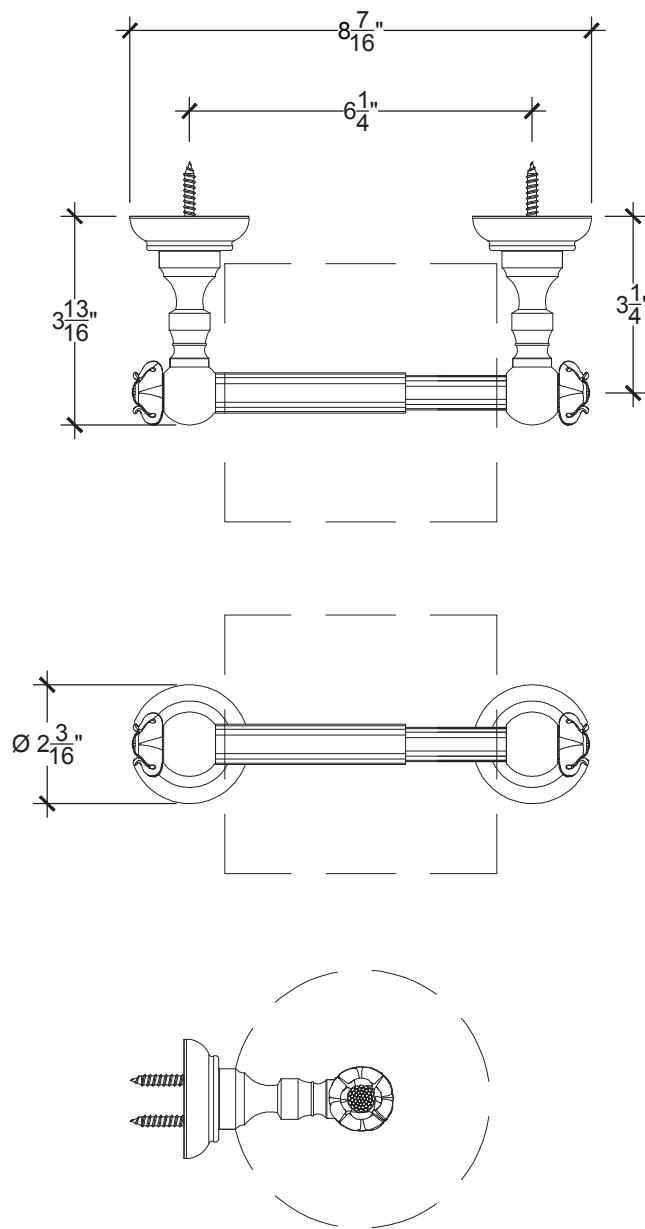

# LOTUS

Lotus Horizontal T.P. Holder II  
Style # 132444

Copyright © Compas 2010 www.compassstone.com