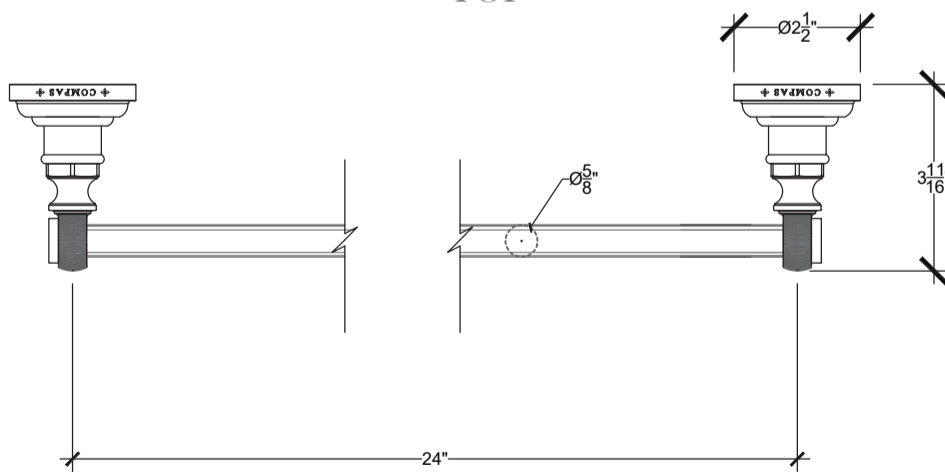

KNURL

Wall Mounted 24" Towel bar
 Porte Serviette Simple 60cm

SIDE

TOP

Copyright © Compas 2010 www.compasstone.com