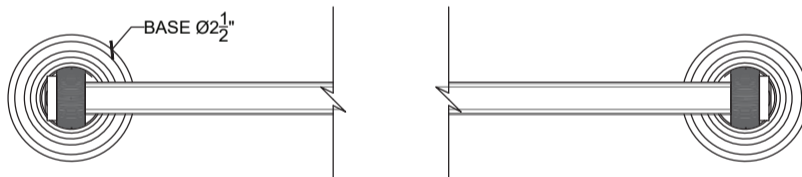

KNURL

Wall Mounted 24" Towel bar
 Porte Serviette Simple 60cm

SIDE

TOP

Copyright © Compas 2010 www.compasstone.com