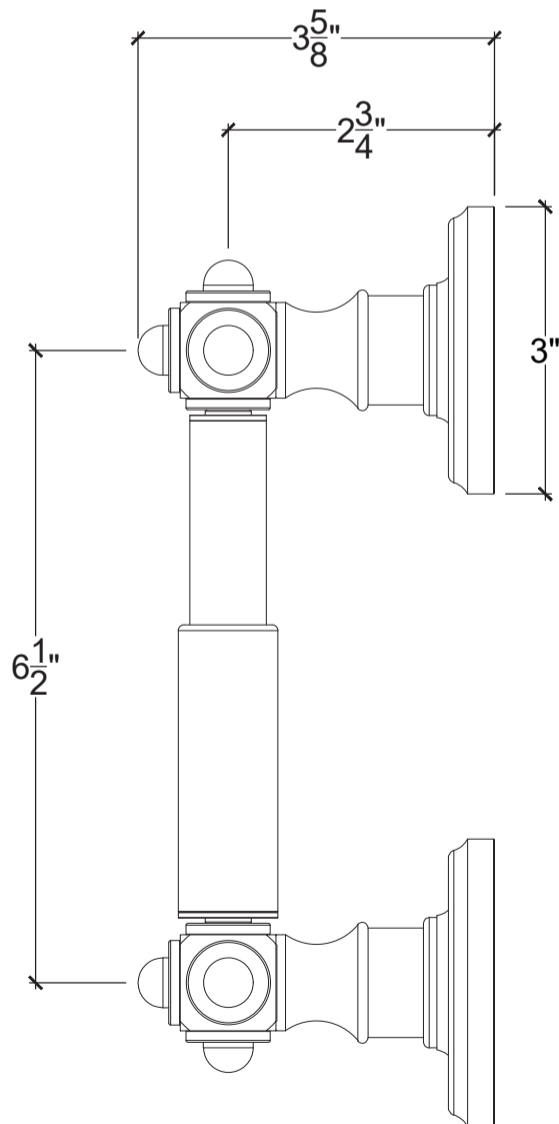

ESPAGNOLE

Horizontal Toilet Paper Holder
Porte Papier Simple
Style # 10702548

Copyright © Compas 2010 www.compassstone.com

 COMPAS™